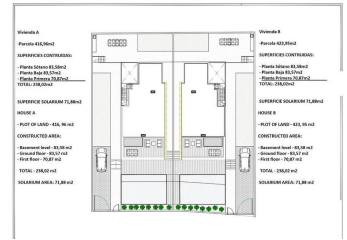

4 bedroom Villa for sale in Torrevieja, Alicante

730,000€

2 NEW BUILD VILLAS IN TORREVIEJA

2 New Beautiful villas in Torrevieja.

Villas has 4 bedrooms, 4 bathrooms, open plan kitchen with the lounge area, fitted wardrobes, private garden with the pool and off road parking space, private solarium and basement.