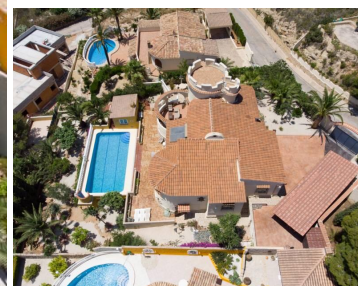

5 soveværelse Villa til salg i Benitachell, Alicante

585.000€

This traditional villa is located in the Cumbre del Sol residential resort. There are sea views from the terrace as well as from all rooms. The villa is spread over three floors. The ground floor comprises a lounge with a fireplace, a dining room, a kitchen, three double bedrooms, one with an en suite bathroom, a separate bathroom, a naya and a terrace. In the tower there is a fourth bedroom with access to the roof terrace where you can enjoy breathtaking 180° views. The basement comprises a fifth bedroom with a bathroom and a storage room. Outside is a swimming pool with a large terrace, an outdoor shower and an outdoor kitchen with a barbecue. There is also large driveway and a carport with space for two cars. The villa is surrounded by a Mediterranean garden with automatic irrigation. Cumbre del Sol is located in Benitachell municipality between Jávea and Moraira. Several beautiful beaches are less than a km away, there is also a large international school, a supermarket, a pharmacy and several bars and restaurants.