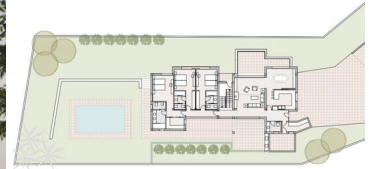

4 bedroom Villa for sale in Javea, Alicante

1,450,000€

This beautiful Ibiza-style villa is built on a 1514 m² plot in the modern quiet residential area of Valsol in Jávea. With a double orientation, you will enjoy all-day sunlight and views of the majestic Montgó and rolling countryside. The ground floor comprises a very spacious living-dining room, complete with an open-plan kitchen, which comes fully equipped. The living room, bathed in natural light thanks to its double orientation, is perfect for relaxing and entertaining. In addition, there are three more double bedrooms on this floor, each with an en suite bathroom and a guest toilet. On the upper floor is another fourth double bedroom with an en suite bathroom, a dressing room and two large private terraces where you can enjoy the beautiful views. Outside, an oasis of relaxation awaits with an inviting swimming pool surrounded by an 80m² terrace with an outdoor kitchen and an 18m² covered terrace, ideal for outdoor dining and lounging. A spacious driveway with a stylish pergola provides ample parking for several vehicles. This dream villa is just a 10-minute drive from both Jávea's sandy beach and charming historic centre. Moreover, two international schools are within easy reach, less than 2 km away. Don't miss this unique opportunity to live in luxury and comfort in a prime location on the Costa Blanca!