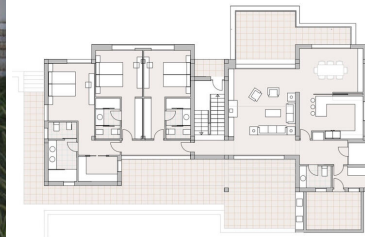

4 bedroom Villa for sale in Javea, Alicante

1,450,000€

This beautiful Ibiza-style villa is built on a 1514 m² plot in the modern quiet residential area of Valsol in Jávea. With a double orientation, you will enjoy all-day sunlight and views of the majestic Montgó and rolling countryside. The ground floor comprises a very spacious living-dining room, complete with an open-plan kitchen, which comes fully equipped. The living room, bathed in natural light thanks to its double orientation, is perfect for relaxing and entertaining. In addition, there are three more double bedrooms on this floor, each with an en suite bathroom and a guest toilet. On the upper floor is another fourth double bedroom with an en suite bathroom, a dressing room and two large private terraces where you can enjoy the beautiful views. Outside, an oasis of relaxation awaits with an inviting swimming pool surrounded by an 80m² terrace with an outdoor kitchen and an 18m² covered terrace, ideal for outdoor dining and lounging. A spacious driveway with a stylish pergola provides ample parking for several vehicles. This dream villa is just a 10-minute drive from both Jávea's sandy beach and charming historic centre. Moreover, two international schools are within easy reach, less than 2 km away. Don't miss this unique opportunity to live in luxury and comfort in a prime location on the Costa Blanca!