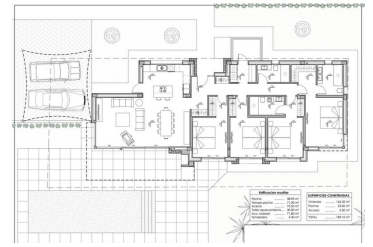

4 bedroom Villa for sale in Calpe, Alicante

1,650,000€

New luxury development 2km from Playa Levante La Fossa and Calpe town centre. It has beautiful views to the sea and the Peñon de Ifach. This elegant villa is located on a flat plot of 880 m² and has a total constructed area of 604 m² distributed as follows on 2 floors: on the main floor we have the spacious entrance hall, 1 large bedroom with bathroom en suite and a walk-in wardrobe, 1 guest toilet, storage room laundry room, large kitchen of 25 m² (with island) which communicates with the living room and opens onto a large outdoor terrace where we have a rectangular pool with chill-out area. On the first floor there is the entrance hall, three spacious bedrooms, all with large dressing rooms, en-suite bathrooms and access to a private terrace. This beautiful property offers excellent quality finishes and materials such as porcelain floors, exclusive tiles, designer kitchen with top of the range appliances, Technal exterior carpentry with automatic shutters, designer interior carpentry, alarm with cameras, LED lighting. It is also equipped with underfloor heating (aerothermal system, maximum efficiency) and air conditioning (hot and cold). It also has a large parking area for several vehicles and a garage. The property comes with a complete low maintenance garden with automatic irrigation system.