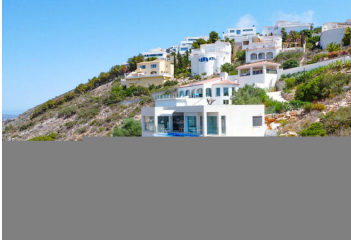

2 Schlafzimmer Villa zu verkaufen in Benitachell, Alicante

690.000€

"Interesting for investors"

Bare property for sale in Cumbre del Sol This luxurious villa is located in the quiet Cumbre del Sol urbanization and offers a unique 380° view stretching from the coast over the Peñon de Ifach, inland with the impressive Sierra de Bernia and the Sierra de Aitana to the Montgó.