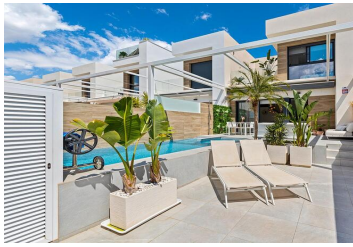

2 bedroom Apartment for sale in Sotogrande, Cádiz

469,000€

New residential complex with modern 1, 2, 3 or 4 bedroom homes. All have an elegant style and are set in a lush green garden oasis.

Whichever property you choose, you will appreciate the state-of-the-art architecture, inviting design and unparalleled views of the Mediterranean.

Around your new home you will find many open spaces with large and cozy terraces. You will be surrounded by lush gardens and can admire the impressive golf course of La Hacienda Links Golf Resort through the panoramic patio doors.

It will be like having your own garden right in front of your property. The complex is located next to the golf courses. You will only need a few minutes walk to the newly renovated clubhouse of La Hacienda Alcaidesa Links Golf Resort.

All members of your family will enjoy the internationally renowned golf courses of Alcaidesa as well as the beautiful beaches with extensive leisure facilities.

All apartments within the gated complex are characterized by state-of-the-art architecture, modern design and the highest level of comfort. There are many open spaces with large and cozy terraces around your new home.