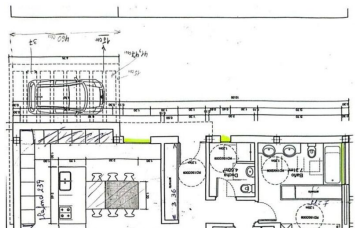

2 bedroom Villa for sale in Benitachell, Alicante

690,000€

"Interesting for investors"

Bare property for sale in Cumbre del Sol This luxurious villa is located in the quiet Cumbre del Sol urbanization and offers a unique 380° view stretching from the coast over the Peñon de Ifach, inland with the impressive Sierra de Bernia and the Sierra de Aitana to the Montgó.

The villa is distributed on one floor of 140 m2.

One floor below is currently a multi-purpose room of 132 m2 which could be converted into a two bedroom apartment with a private terrace.

Another floor below is a space of 54 m2 that can be converted into a garage, gym, etc.

An automatic gate gives access to the driveway that leads to a carport.

You enter a hall with built-in cabinets, on the right side is the living-dining room with a spacious modern open kitchen with a cooking island.

Immense windows allow you to heartily enjoy the breathtaking views.

On the other side of the villa is a double bedroom, a bathroom and an office space that can be used as a second bedroom.

All rooms have beautiful sea views.

In addition, there is underfloor heating and air conditioning.

Solar panels have also been installed for hot water.

The property is sold as bare ownership and is very interesting for investors thanks to the possibility to extend the villa 2 more floors.

The current owner is 81 years old and will have the right to use the property until the end of his days.

There is also the possibility to purchase the villa for €890,000 and receive a monthly rent of €2000 from the usufructuary.

2 bedrooms	1 bathroom	296m² Build size
1,395m² Plot size	Terrace	newly built
air conditioning	floor heating	fitted wardrobes