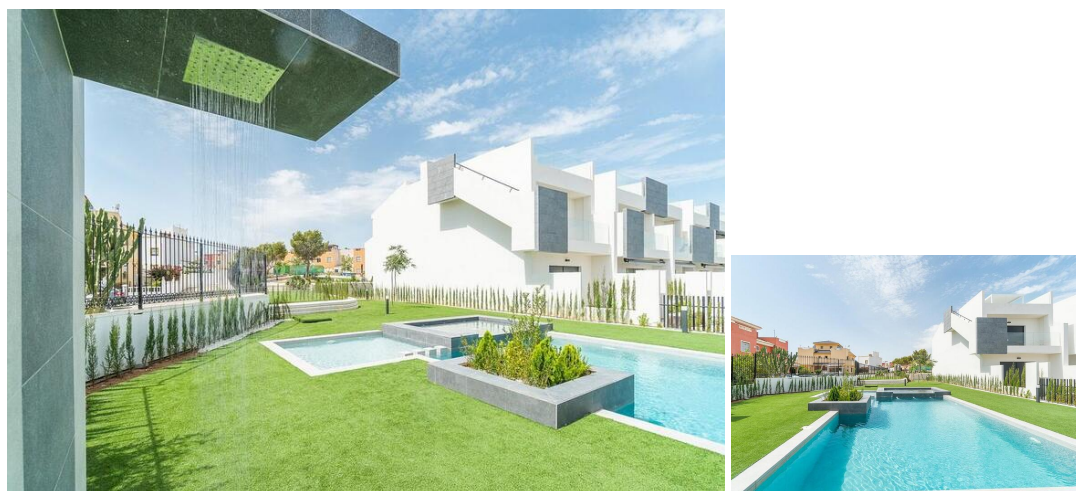

3 bedroom Townhouse for sale in Torrevieja, Alicante

270,000€

New residential complex at Los Balcones(Torrevieja)

This is an exclusive residential complex comprising of 30 apartments located in Los Balcones de Torrevieja, one of the best areas of touristic interest on the Costa Blanca.

Where you can enjoy fabulous views thanks to its location as this residential is surrounded by the unbeatable and privileged natural setting of the Laguna Rosa de Torrevieja as well as its proximity to the renowned beaches of Torrevieja and Orihuela Costa.

At this residential you will find homes with a modern style and top-quality finishings, homes with 2 to 3 bedrooms, as well as private outside areas with a terrace, solarium and/or garden, where you can enjoy the magnificent views. The complex also has large communal areas equipped with a large communal swimming pool, green zones and parking.