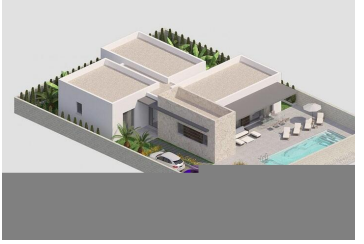

3 bedroom Villa for sale in Benijófar, Alicante

543,000€

NEW BUILD MODERN VILLAS IN BENIJOFAR

New Build villas located in Benijófar, a privileged area of the Costa Blanca, equipped with all services, 20 minutes from Alicante Airport, near the beautiful beaches of Guardamar and several golf courses.

It is a modern style villas consisting of spacious living-dining room with an open-plan kitchen, 3 bedrooms(one of them en-suite) and 3 bathrooms. It also has a private plot with terrace, parking area, private pool, Mediterranean-style garden with great views. The house also has hot and cold air conditioning, video intercom and security door.