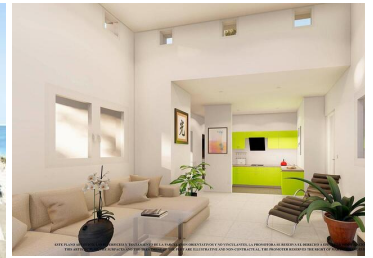

4 bedroom Villa for sale in Torrevieja, Alicante

820,000€

NEW BUILD VILLAS IN LA MATA

Unique opportunity to get your exclusive dream home in La Mata, Torrevieja.

Perfect location and stunning views just 70 meters from one of the most beautiful beaches of Costa Blanca.

Villas build over 2 floors, has an impressive roof terrace with wonderful views.

The villa has 4 large bedrooms - 1 on the main floor and 3 on the lower level, 3 bathrooms - 1 on the main floor and 2 on the ground floor.

South facing villas has beautiful private garden with the pool and parking space.

Villas designed in modern style and architecture.

The houses are completely insulated for an optimal indoor climate. Superior insulation keeps the heat out in the summer and the cold out in the winter. The villas will attract attention as they are the first in Spain to be built with a new Nordic wall system.