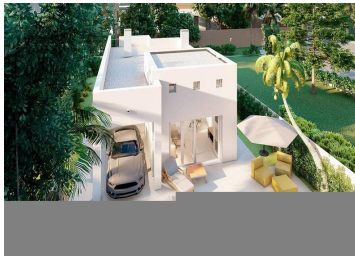

4 bedroom Villa for sale in Torrevieja, Alicante

820,000€

NEW BUILD VILLAS IN LA MATA

Unique opportunity to get your exclusive dream home in La Mata, Torrevieja.

Perfect location and stunning views just 70 meters from one of the most beautiful beaches of Costa Blanca.

Villas build over 2 floors, has an impressive roof terrace with wonderful views.

The villa has 4 large bedrooms - 1 on the main floor and 3 on the lower level, 3 bathrooms - 1 on the main floor and 2 on the ground floor.

South facing villas has beautiful private garden with the pool and parking space.

Villas designed in modern style and architecture.

The houses are completely insulated for an optimal indoor climate. Superior insulation keeps the heat out in the summer and the cold out in the winter. The villas will attract attention as they are the first in Spain to be built with a new Nordic wall system.