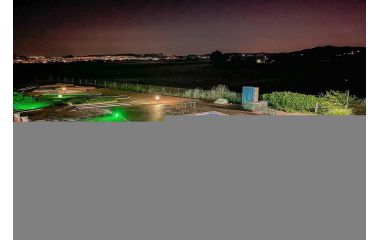

2 bedroom Villa for sale in Fuente Alamo, Murcia

206,000€

KEY READY SEMI-DETACHED VILLA IN FUENTE ALAMO, MURCIA

Residential of townhouses, independent and semi-detached villas in Fuente Álamo, Murcia.

There are seven different models of houses to choose from, designed to suit everyone's taste.

Rustic designs combined with top quality materials and a focus on comfortable living space there is something for everyone.

The residents of this private community of beautiful, spacious homes will also be able to enjoy their own communal gardens and swimming pools.

This unusual design semi-detached villa has 2 bedrooms and 1 bathroom, independent kitchen, living room with patio doors leading onto the covered porch and semi covered roof top terrace.

An options for a private pool at an extra cost.

The water from these mountains flows down into the Rambla de Fuente Álamo and then onto the Mar Menor

- | | | |
|--|--|--|
|  2 bedrooms |  1 bathroom |  175m ² Build size |
|  414m ² Plot size | <input checked="" type="checkbox"/> Garden | <input checked="" type="checkbox"/> Key ready |
| <input checked="" type="checkbox"/> gated | <input checked="" type="checkbox"/> Number of Parking Spaces: 1 | <input checked="" type="checkbox"/> Near Golf / Golf Resort Property |
| <input checked="" type="checkbox"/> Air Conditioning: Pre-Installed | <input checked="" type="checkbox"/> Double Bedrooms: 2 | <input checked="" type="checkbox"/> Location: Coastal, Rural, Urbanisation |
| <input checked="" type="checkbox"/> Terrace: 45 Msq. | <input checked="" type="checkbox"/> Useable Build Space: 148 Msq. | <input checked="" type="checkbox"/> Beach: 7500 Meters |
| <input checked="" type="checkbox"/> B | | |