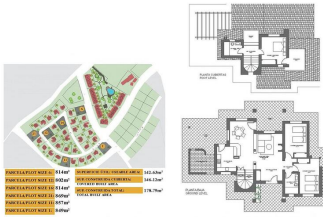

3 bedroom Villa for sale in Fuente Alamo, Murcia

295,000€

KEY READY VILLA IN FUENTE ALAMO, MURCIA

Residential of townhouses, independent and semi-detached villas in Fuente Álamo, Murcia.

There are seven different models of houses to choose from, designed to suit everyone's taste.

This unusual design villa has 3 bedrooms and 2 bathroom, independent kitchen, living room with patio doors leading onto the covered porch.

An options for a private pool at an extra cost.

Fuente Álamo de Murcia is a town and municipality in the Region of Murcia, southern Spain. It is situated 22 km northwest of Cartagena and 35 km south west of Murcia.

- | | | |
|--|---|--|
|  3 bedrooms |  2 bathrooms |  178m ² Build size |
|  850m ² Plot size | <input checked="" type="checkbox"/> Garden | <input checked="" type="checkbox"/> Key ready |
| <input checked="" type="checkbox"/> gated | <input checked="" type="checkbox"/> Number of Parking Spaces: 1 | <input checked="" type="checkbox"/> Near Golf / Golf Resort Property |
| <input checked="" type="checkbox"/> Air Conditioning: Pre-Installed | <input checked="" type="checkbox"/> Double Bedrooms: 3 | <input checked="" type="checkbox"/> Solarium: Yes |
| <input checked="" type="checkbox"/> Location: Coastal, Rural, Urbanisation | <input checked="" type="checkbox"/> Terrace: 60 Msq. | <input checked="" type="checkbox"/> Useable Build Space: 148 Msq. |
| | <input checked="" type="checkbox"/> Beach: 7500 Meters | <input checked="" type="checkbox"/> B |