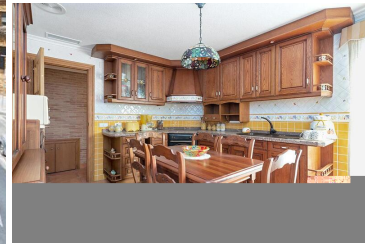

3 bedroom Townhouse for sale in Torrevieja, Alicante

275,000€

Spacious 2nd floor duplex flat located in the heart of Torrevieja. The first level offers a large living-dining room, a separate, fully fitted kitchen, laundry room, 1 toilet and 1 bedroom with fitted wardrobes. Going upstairs you can find a second living room, 2 bedrooms, both with fitted wardrobes, 2 family bathrooms and a balcony on each floor. It comes with ducted air conditioning and heating, and the building has an entry phone system and lift. Located within walking distance to all necessary amenities, shops, bars and restaurants and the beach is only 400 metres away. Don't miss out on this amazing opportunity and book a viewing with one of our agents today. Taxes and notary fees are not included in the price. If you are viewing this advert and need to sell your property to buy, we can help you with a free valuation, as well as explaining how we can advise you on how to make the sale happen in the shortest possible time, as we are an agency with more than 20 years in the sector, with reliable data from the last... sales, which we can put at your disposal to be able to set an ideal market price. Do not hesitate and contact us.