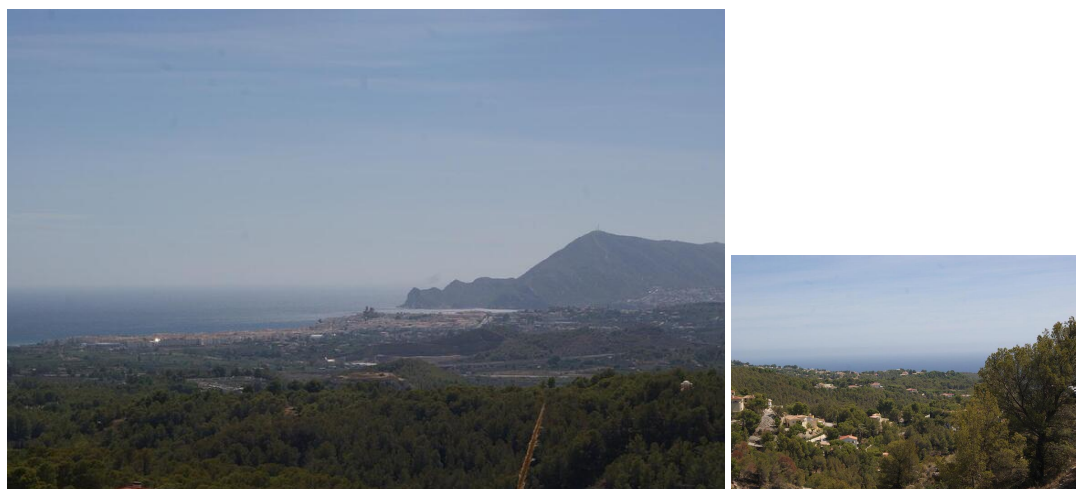

## Land for sale in Altea, Alicante

145,000€

Incredible value building plot located on the base of the mountain in Altea with magnificent views all the way down to the sea and the surrounding valley and mountain ranges. The property has excellent access via tarmac Rd and all your mains facilities are available in the area. The plot is located approximately 4 kilometres from the sea (as the crow flies) and set on a elevated position offering commanding views of this stunning area. Other beautiful homes have been built in the area all custom designed and built. We have been living and working in Spain since 2004 an have a network of trusted architects and builders who can help you maximise the use of the plot and the views whilst creating the perfect home for your lifestyle. If you have questions or would like to arrange to view please do not hesitate to get in touch. We are specialists in the Costa Blanca and Costa Calida specialising in the Alicante and Murcia Inland regions with a particular emphasis on Elda, Pinoso, Aspe, Elche and surrounding areas. We are an established, well known and trusted company that has built a solid reputation amongst buyers and sellers since we began trading in 2004. We offer a complete service with no hidden charges or surprises, starting with sourcing the property, right through to completion, and an unrivalled after sales service which includes property management, building services, and general help and advice to make your new house a home. With a portfolio of well over 1400 properties for sale, we are confident that we can help, so just let us know your preferred property, budget and location, and we will do the rest.