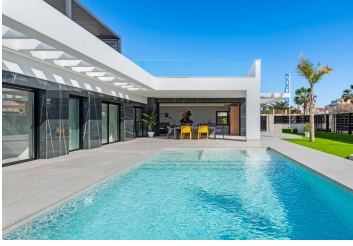

### NEW BUILD VILLAS IN ALTAONA GOLF RESORT, MURCIA

New Build residential of beautiful villas in Altaona Golf resort, Murcia.

Located in a privileged environment where we can live quietly, in contact with nature and the mountains, we achieve quality of life, fresh air and open spaces.

New Build Modern villa distributed over 2 floors, with 4 bedrooms, 4 bathroom with built in wardrobes and terraces, open plan kitchen with living room with large windows and direct access to the garden with pool and parking space.

Exclusive New Build residential located in Altaona Golf just 15 minutes by car from the center of Murcia capital and 20 minutes from the beaches you can enjoy the tranquility and security offered by the Golf Course that has 18 holes and the comfort to live close to all services.