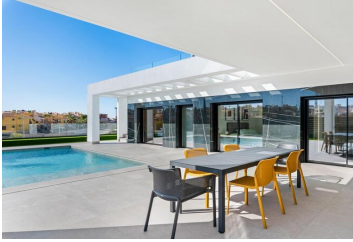

### NEW BUILD VILLAS IN ALTAONA GOLF RESORT, MURCIA

New Build residential of beautiful villas in Altaona Golf resort, Murcia.

Located in a privileged environment where we can live quietly, in contact with nature and the mountains, we achieve quality of life, fresh air and open spaces.

New Build Modern villa distributed over 2 floors, with 4 bedrooms, 4 bathroom with built in wardrobes and terraces, open plan kitchen with living room with large windows and direct access to the garden with pool and parking space.