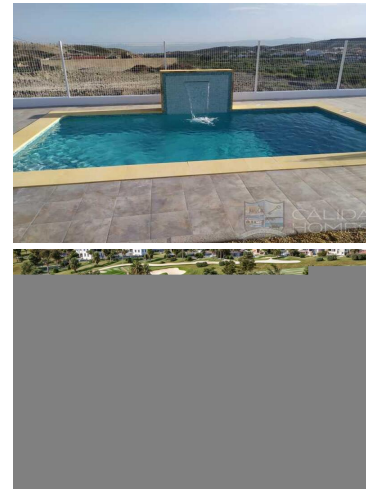

1 bedroom Apartment for sale in Estepona, Málaga

165,000€

Resort with a privileged location on the shores of the Mediterranean. It is sheltered on its northern side by the Sierra Bermeja. Its location between the sea and the mountains makes it possible to offer and enjoy a variety of activities in a small area. Flats and duplex flats in building.

the urbanization offers many services and communal facilities for the owners. It has communal gardens, a gym, squash and tennis court, 24/7 security changing rooms, Jacuzzi, sauna, solarium, an outdoor pool and an indoor swimming pool. The place also has a small outdoor restaurant where people can enjoy some delicious food.

Located in the beautiful Benahavís town, the beach and golf courses are only 15 minutes away from the flat. The prestigious area around Benahavís has one of the most gorgeous landscapes of the Costa del Sol; offering remarkable and picturesque views and the mixture of sun, sea, golf and mountains. It is a great place to reside because it's calm and quiet life.

The resort is unique to the coast with fantastic facilities, beautiful gardens, with a lake, plus leisure facilities including a jacuzzi, sauna, massage area, paddle tennis, squash, tennis courts, children's play area, five indoor and outdoor pools, and pool bar/restaurant . The apartment is within easy reach of both Puerto Banus and Estepona.

1 bedroom	1 bathroom	124m² Build size
☒ Swimming Pool	☒ Terrace area: 23	☒ Location - Close to Golf
☒ Furniture - NA	☒ Kitchen - Fitted Kitchen	☒ Parking - Underground parking
☒ Pool - Communal Pool	☒ Garden - Community	☒ Features - Indoor Pool
☒ Features - Modern Style	☒ Features - Mountain View	☒ Features - Newly Built
☒ Views - Mountains	☒ Views - Panoramic