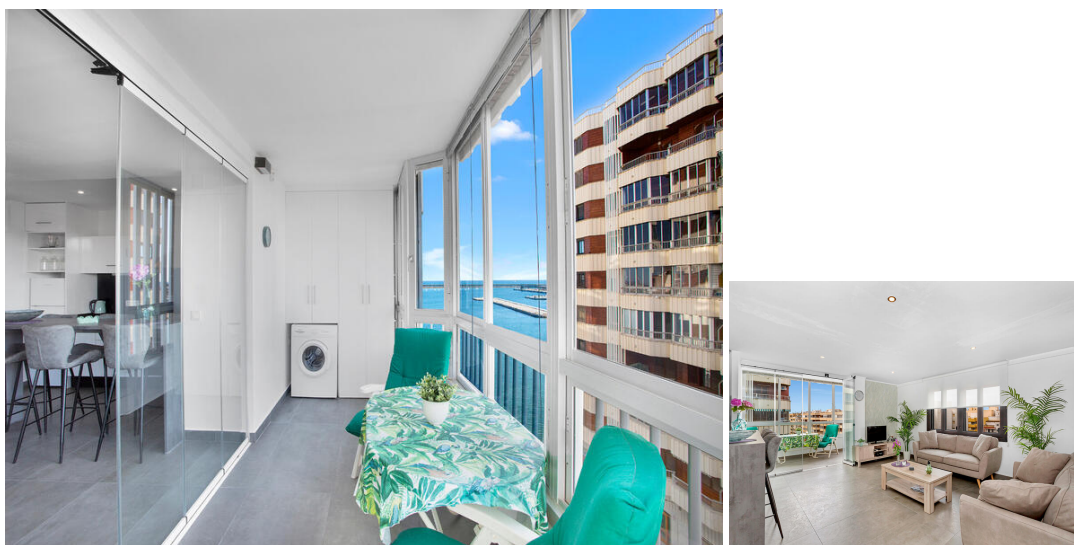

3 soveværelse Lejlighed til salg i Torrevieja, Alicante

239.000€

Beautiful Apartment in Torrevieja by Playa del Acequi3n. This beautifully renovated apartment in Torrevieja is located right by Playa del Acequi3n. Featuring a communal pool, a tourist license, and ready for immediate occupancy, it sits in one of the best areas along our coast. The property is very bright due to its south west orientation and comprises three bedrooms, one bathroom, a guest toilet, an open-plan kitchen, a spacious living room, and a glazed terrace with side views of the sea and the urbanization with the communal pool. Its prime location offers easy access to all services, the beach, Torrevieja city centre, the marina, and is just 5 minutes from the Zenia Boulevard shopping center and Orihuela Costa. The tourist license makes this apartment a fantastic investment opportunity on our coast. Contact us today for your viewing