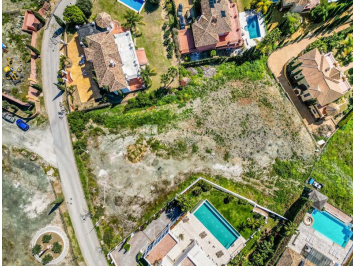

Land for sale in Benahavis, Málaga

1,575,000€

thisDesc

-  0 bedrooms
-  1,415m² Plot size
-  Country view
-  Close to golf
-  Close to schools

-  0 bathrooms
-  Security service 24h
-  Panoramic view
-  Close to shops

-  750m² Build size
-  Sea view
-  Street view
-  Close to town