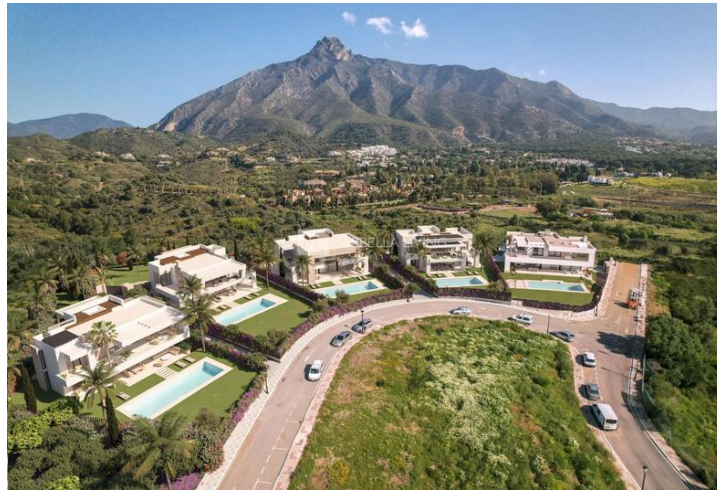

9 chambers eVil àbml ih Vh dbiahn s VhEs t il pl
oB, , E, , M

thisDesc

- 5 bedrooms
- 1,718m² Plot size
- ☒ Air conditioning
- ☒ Satellite TV
- ☒ Storage room
- ☒ Brand new
- ☒ Telephone
- ☒ Kitchen equipped

- 6 bathrooms
- ☒ Private Pool
- ☒ Fully fitted kitchen
- ☒ Basement
- ☒ Alarm
- ☒ Dining room
- ☒ Guest toilet
- ☒ Living room

- 621m² Build size
- ☒ Amenities near
- ☒ Jacuzzi
- ☒ Guest room
- ☒ Double glazing
- ☒ Security service 24h
- ☒ Private terrace
- ☒ Underfloor heating (throughout)