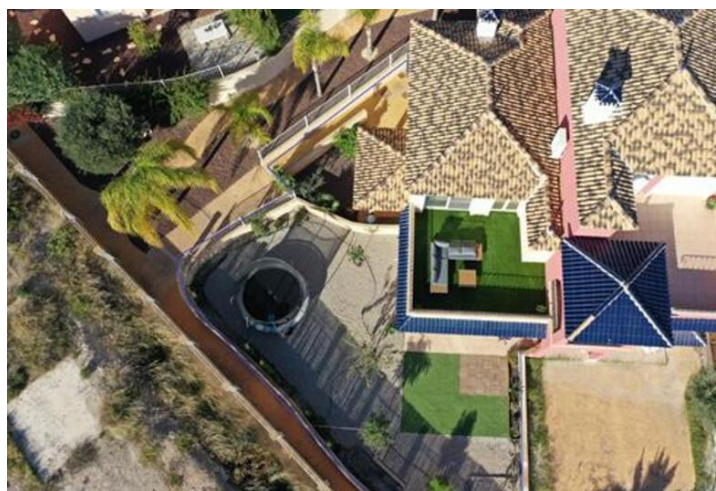

2 спальная комната квартира продается в Campo de Golf, Murcia

215.000€

Only 1 property built like this in the community, unique ; it is a townhouse in the community of the apartments, with its own private entrance and a private garden of 172m2. South west orientated with sun from morning to the sunset. With 141m2 built plus 43m2 of terraces , exclusive home in ALHAMBRA APARTMENTS in ALTAONA GOLF AND COUNTRY VILLAGE. Entering the plot to access the property you find a little garden ; the kitchen is open plan, toilet and washing room, amazing size for the dining area and the sitting area, from here through french door , you would access to a covered porch and the garden. Going upstairs you have a big solarium with complete open views where you can access from hall or master bedroom. 2 bedrooms 1 with walking wardrobe and big bathroom and a second bedroom with family bathroom next to it. Both rooms with fitted wardrobes. The property is attached to a block of 4 apartments and has a divisor wall in the garden which can be raised to have total privacy. Sells unfurnished . It includes an underground parking space and 12m2 lockable storage room. Magnificent pools and garden areas, situated just at the bottom of a natural area, ideal place for running, hiking and biking lovers!!!, breathing peace just 15 min. from main beaches, airport and Murcia city. The property is located in an urbanization at the foot of a mountain area called El Valle; with walking access to the path towards the mountains for hiking and biking lovers, a place where your children could play outside and ride their bikes on the street with no stress for you. The opening of the NEW CORVERA AIRPORT is having a great impact on the adjacent Resorts. The Club House and the golf course are fully open. The location of this complex is ideal and very convenient, only: •15 min. Murcia center •20 min. Beach •5 min. new airport •8 min. new shopping center in La Alberca. •10 minutes. Hospital Arrixaca We invite you to a visit, sure you will love it!!