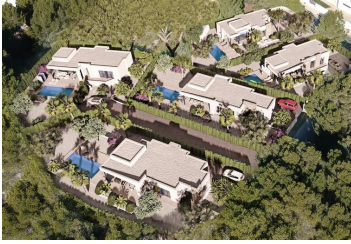

3 bedroom Villa for sale in Benissa, Alicante

925,000€

We're proud to present this luxury villa on one level is located at the exclusive Fanadix residential area in Benissa, surrounded by nature and located in a strategic place, very close to Fustera beach and just 10 minutes from Calpe and Moraira.

The project offers villas on one level, with 3 bedrooms and 2 bathrooms, built on plots on 800m². The main living area combines the lounge, dining area and kitchen into an open-plan space, which opens onto a terrace and pool area. The master bedroom has a private bathroom.

On the exterior terrace we find the pool with a relaxing area to enjoy the sun or a dinner at the barbecue.

This exclusive project offers fully ducted Air Conditioning, underfloor heating in the property, integrated white goods, smart home system, indoor LED lighting, private pool, and parking on the premises.