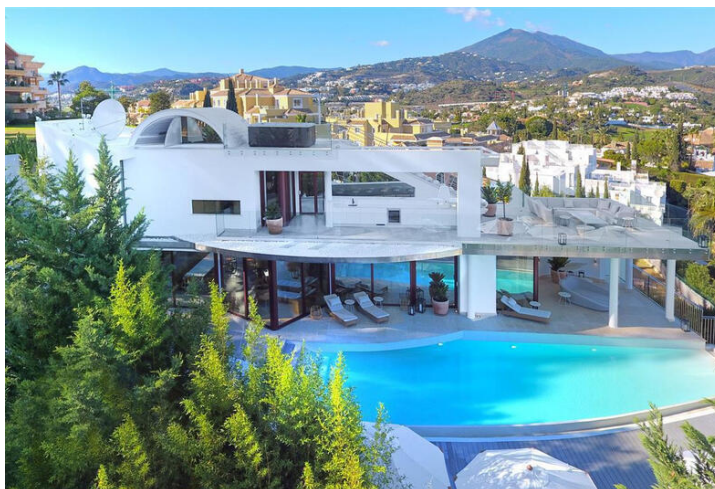

7 slaapkamer Villa voor korte termijn huur in Nueva Andalucia, Málaga

6.500€ p/w

Located in the exclusive Golf Vally in Nueva Andalucía, a 5 min drive from Puerto Banus town centre, as well as to beaches and recreational areas.

This newly renovated villa is built to the highest standard and designed by the renowned architect Angel Taborda, known worldwide for his avant-garde style. When entering this remarkable villa the modern architecture harmonious melt together with a panoramic view over La Concha Mountain, Las Brisas golf and the Mediterranean Sea. You instantly feel at peace while exploring the rest of the beautiful house – divided over 3 levels, having carefully considered the distribution to maximize the light and magnificent views surrounding the property.

Outside you have a spacious terrace with palm trees, a large heated infinity pool and Jacuzzi. The outstanding barbecue area is ideal for entertaining and dining under the stars, while the partly covered bar and the lounge seating on the second floor terrace can lift the atmosphere from great cosiness to a great party with total privacy and views towards the mountains and the sea. This is truly a stunning luxury home.