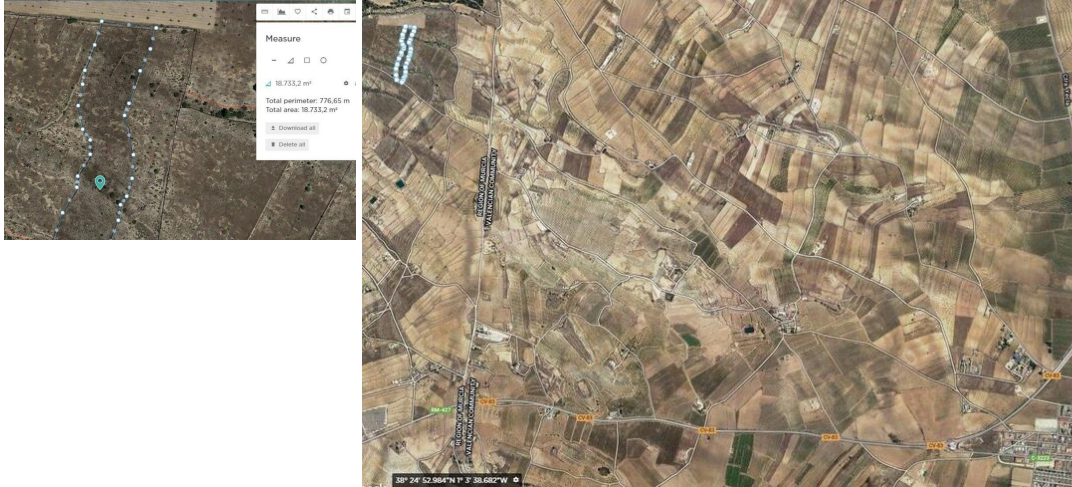

Other for sale in Torrevieja, Alicante

29,995€

This legal building plot is located in Jumilla. The plot has 18671 m2 m2. You will can build your dream house in Spain, and enjoy the lovely views from this land. We are specialists in the Costa Blanca and Costa Calida specialising in the Alicante and Murcia Inland regions with a particular emphasis on Elda, Pinoso, Aspe, Elche and surrounding areas. We are an established, well known and trusted company that has built a solid reputation amongst buyers and sellers since we began trading in 2004. We offer a complete service with no hidden charges or surprises, starting with sourcing the property, right through to completion, and an unrivalled after sales service which includes property management, building services, and general help and advice to make your new house a home. With a portfolio of well over 1400 properties for sale, we are confident that we can help, so just let us know your preferred property, budget and location, and we will do the rest.

🛏 0 bedrooms

🚿 0 bathrooms

📏 18,671m<sup>2</sup> Plot size