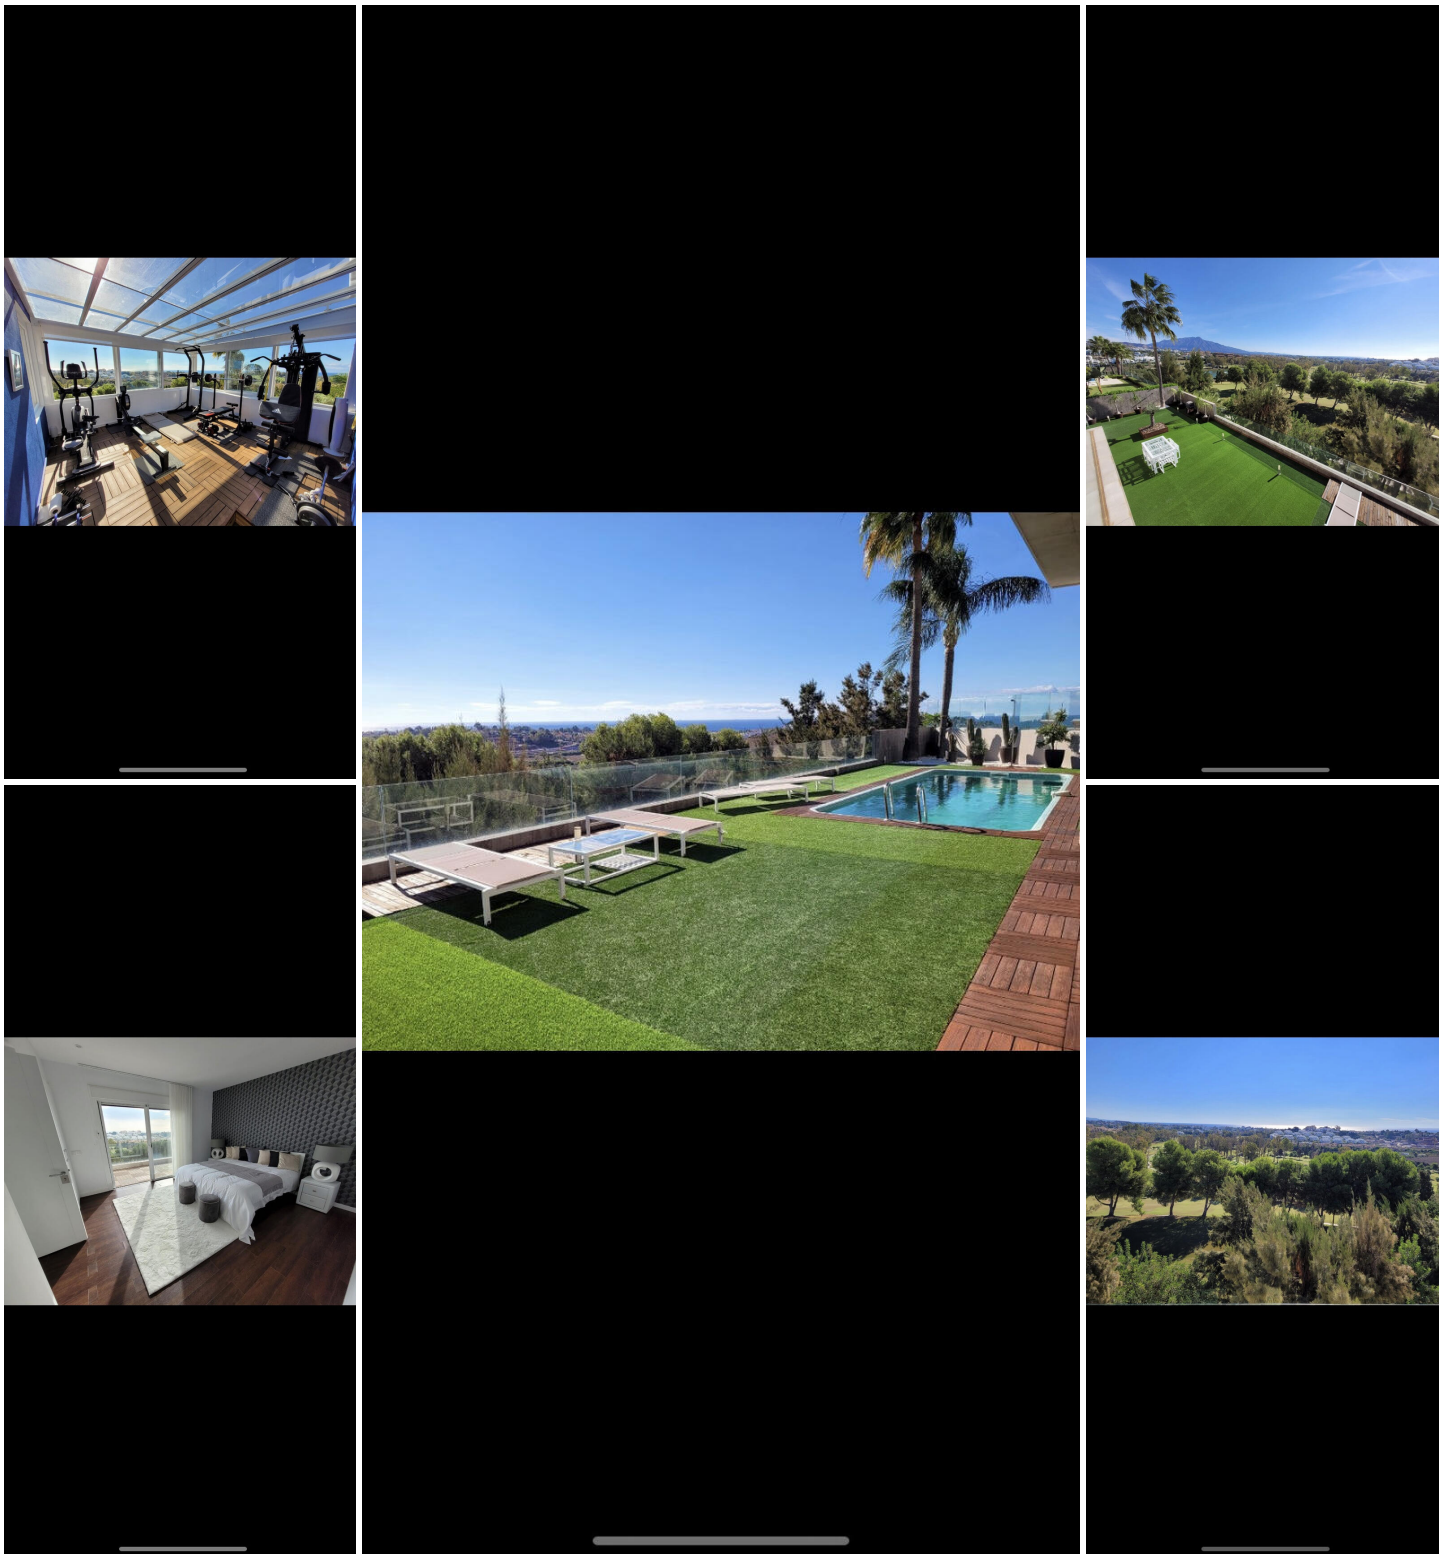

4 soverom Villa til salgs i Benahavis, Málaga

1.850.000€

This stunning contemporary quality villa is located on one of the highest positions in Nueva Atalaya in the area known as La Alqueria. Due to its position, it offers amazing sea and mountain views. The Villa its located in a very quiet street and it is on the first line of the golf course.

Eiendom som markedsføres av Selection Med

www.spainpropertyportal.com/no/

the space and luxury required to enjoy the Costa del Sol area in style. The living room connects seamlessly to the dining and kitchen areas, with these spaces strategically placed to enjoy the gorgeous views. There are four bedrooms, four bathrooms and a guest toilet, a large gym, winecellar and laundry area. The property is completed with two carport spaces as well as a storage room.

The property is surrounded by some of the best golf courses on the Costa del Sol, such as the adjacent Atalaya Golf and Country Club, as well as Paraiso Golf, Guadalmina and Los Arqueros.

This superb villa is close to all amenities and you are close to the Atalaya and El Paraiso golf clubs. It is only a 8 minute drive to the town of San Pedro, with a supermarket nearby and an international school.