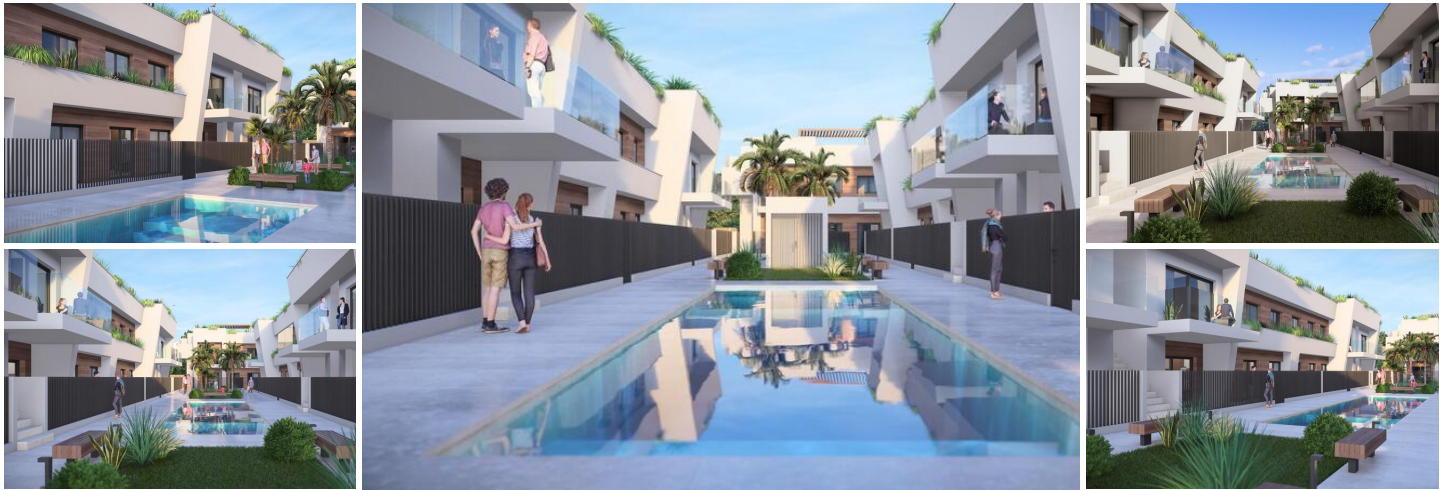

2 soverom Leilighet til salgs i La Torre, Alicante

220.000€

New Construction Homes in Torre-Pacheco, Costa Cálida

Modern Bungalows with Exceptional Features

Discover a new residential complex in Torre-Pacheco, offering 24 stylish bungalows with 2 or 3 bedrooms. Choose between ground-floor homes with spacious terraces or first-floor units boasting private terraces and solariums. Each solarium includes a pergola, a barbecue area, and reinforced roofing, perfect for installing a jacuzzi. All homes come with a designated parking space and fully installed air conditioning, ensuring comfort year-round.

Prime Location in Torre-Pacheco

Nestled in the heart of Torre-Pacheco, this development enjoys proximity to essential amenities, including supermarkets, shops, bars, and restaurants. The vibrant town center, with its charming Spanish ambiance, is within walking distance. For beach lovers, the stunning Mar Menor is just a 10-minute drive away, offering golden sands and crystal-clear waters.

Enjoy Outstanding Community Amenities

The complex features a beautifully landscaped community area with lush gardens and a sparkling pool, providing a serene retreat to relax and unwind. The area's sunny climate, averaging 320 days of sunshine annually, complements these outdoor spaces perfectly.

Surrounded by Award-Winning Golf Courses

Torre Pacheco is a golfer's paradise, surrounded by some of the most renowned golf courses in Spain. These courses

- | | | |
|---|--|---|
|  2 soverom |  2 bad |  68m ² Bygg størrelse |
|  Panoramic views |  Gated complex |  Barbecue |
|  Air conditioning |  Communal pool |  Parking |
|  Close to golf |  Close to schools |  Close to shops |
|  Near transport |  Popular urbanisation |  Roof terrace |
|  Close to transport | | |