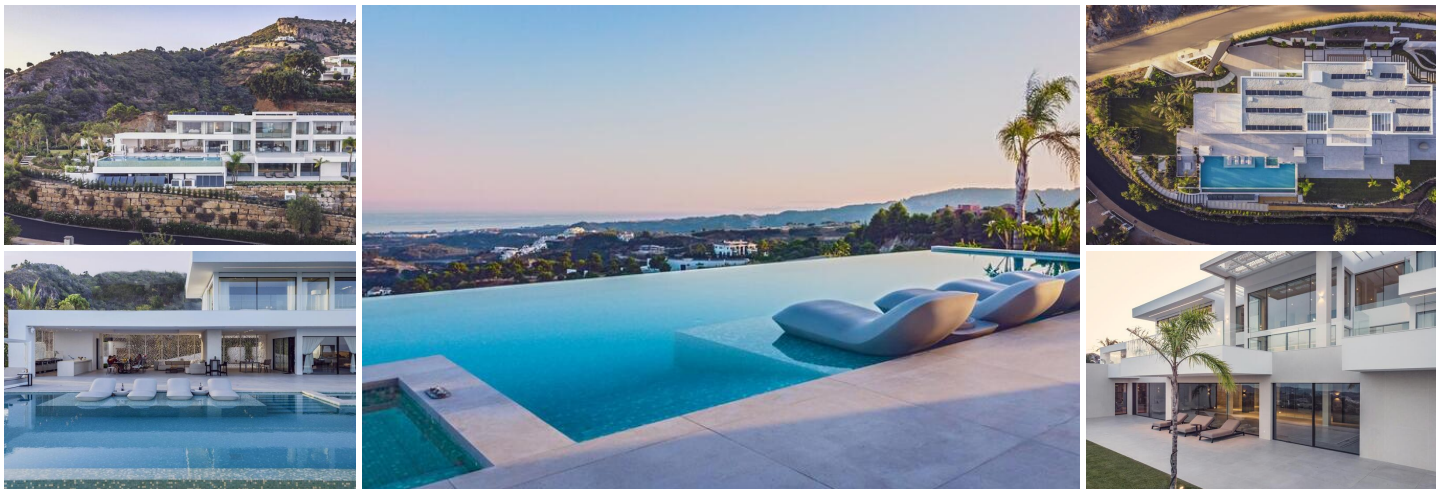

6 soverom Villa til salgs i Benahavis, Málaga

13.250.000€

Introducing a grand project nestled within the prestigious Marbella Club Golf Resort in Benahavis – a luxurious family villa meticulously designed for those seeking the epitome of refined living. This extraordinary residence is conceived across three above-ground levels, offering an unrivaled blend of state-of-the-art design and architectural excellence.

Elevated above the mesmerizing Mediterranean coast and the picturesque hills, this luxury home commands spectacular panoramic views that captivate the senses. Its distinctive double-story open height design, adorned with XXL window features, infuses the interiors with natural light, illuminating the grand interior layout and mezzanine gallery throughout the day.

Indulge in the luxurious amenities this villa offers, including an 8-car garage, a superb indoor pool, a fully-equipped gym, and a spa area. Outside, the impressive grounds feature a meticulously landscaped garden, enhancing the property's charm and providing a tranquil sanctuary amidst nature.

In summary, this exceptional family villa in Marbella Club Golf Resort embodies the essence of luxury living, offering a harmonious blend of sophistication, comfort, and unparalleled beauty. Whether as a second residence or a permanent retreat, this property presents a rare opportunity to experience the ultimate in refined living.