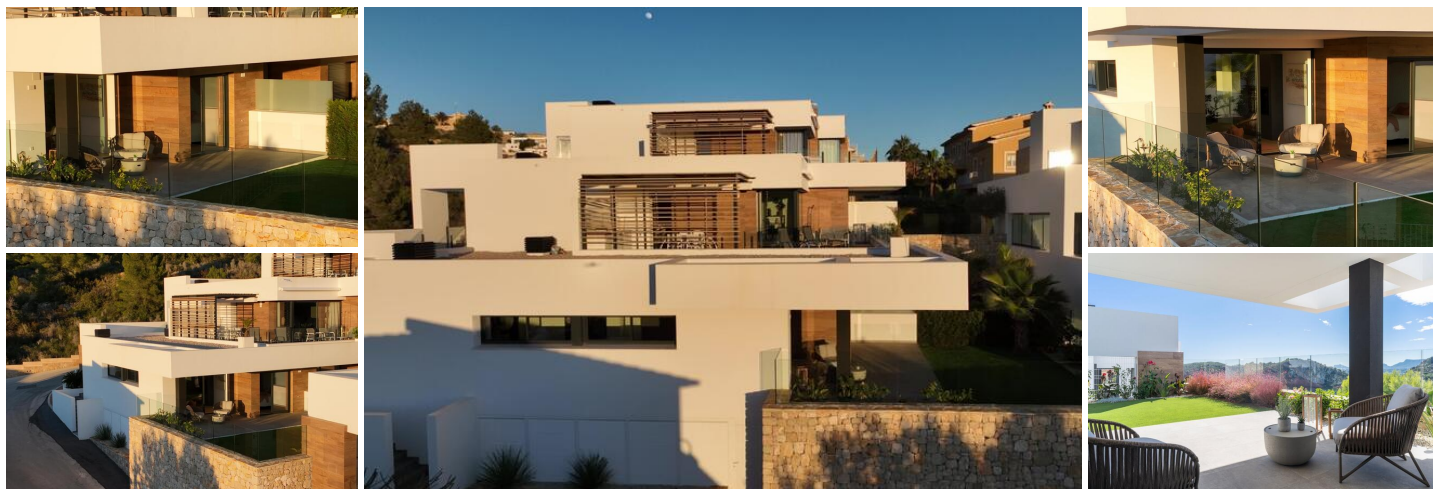

2 soverom Leilighet til salgs i Benitachell, Alicante

468.000€

Choosing Montecala Gardens means choosing wellness, nature, sea, fresh air, beautiful sunsets, waking up to the sound of chirping birds. New construction apartments under construction in Cumbre del Sol.

 2 soverom

 3 bad

 214m² Bygg størrelse