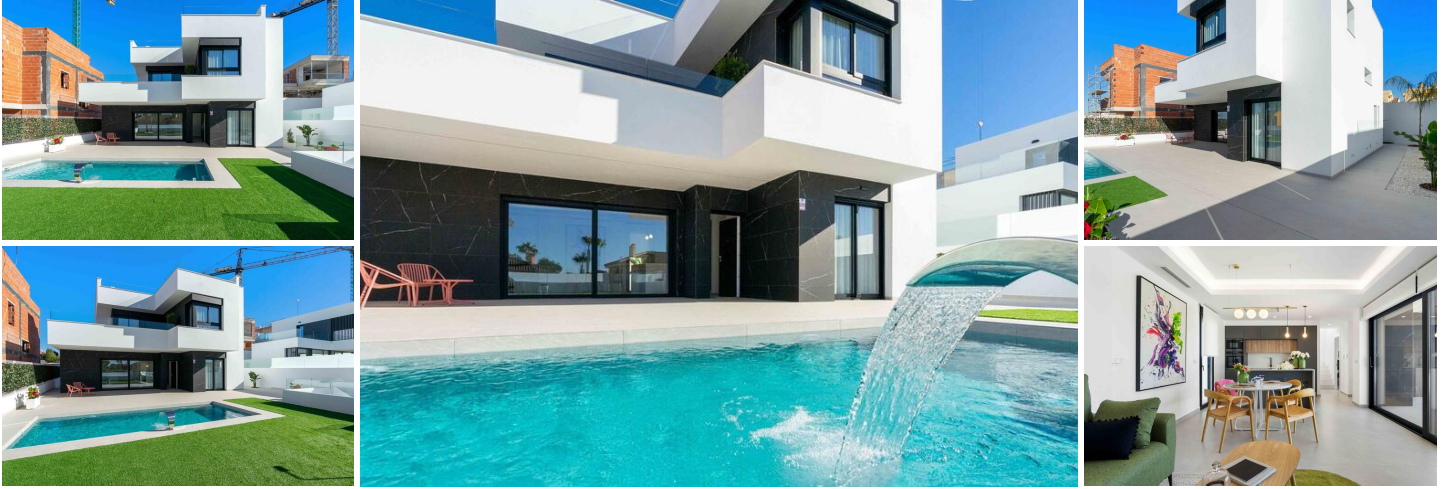

3 soverom Villa til salgs i Benijófar, Alicante

560.000€

Introducing an exclusive development in Benimar, Alicante of two-storey villas located in a tranquil and charming area. These luxurious residences are situated near the pristine beaches and prestigious golf courses, making them the perfect choice for those seeking to enjoy life's pleasure in an exceptional setting.

Each property will have a bright and spacious living/dining area, a modern fully equipped open plan kitchen, storage/utility room, three bedrooms with fitted wardrobes, three bathrooms with underfloor heating, a rooftop terrace/solarium, a large terrace/garden with swimming pool and off road parking. These contemporary designed villas prioritize comfort and elegance and top quality finishings throughout. The thoughtful layout and features cater to modern and functional living, ensuring a high standard of residence in a peaceful and secure environment.

The villa includes a private swimming pool (7x3) with pre-installation for a heat pump, interior and exterior lighting, kitchen appliances, shower screens, underfloor heating in bathrooms, and a motor for the vehicle gate.

-  3 soverom
-  319m² Tomtestørrelse
-  Near beach
-  Near airport
-  Near hospital
-  Superfast Fiber Internet

-  3 bad
-  Svømmebasseng
-  Near town
-  Near golf
-  City views
-  Off road parking

-  136m² Bygg størrelse
-  Modern
-  Near city
-  Near schools
-  Air conditioning
-  Level plot