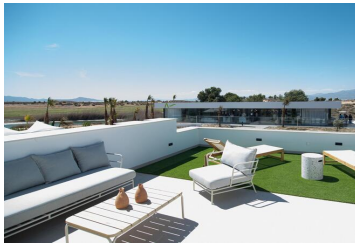

### NEW BUILD BUNGALOW APARTMENTS IN CONDADO DE ALHAMA GOLF COURSE

New Build exclusive complex of 18 bungalows apartments in Condado de Alhama.

Beautiful bungalows with 2 or 3 bedrooms and 2 bathrooms, been designed with the wellbeing and quality of life of their inhabitants in mind.

Residential offers spacious communal areas, including several communal swimming pools, one of which is heated, where you can enjoy moments of relaxation and fun.

In addition, the complex has landscaped areas for strolling and enjoying the surroundings, as well as parking areas designed for the convenience of residents.

The ground floor bungalows have 3 bedrooms and generous gardens, ideal for spending time outdoors and organising get-together with family and friends.

The top floors, on the other hand, have 2 bedrooms and a spacious solarium that allows you to make the most of the sunlight and views of the natural surroundings.

Condado de Alhama Golf Resort is a fantastic Golf Resort with many facilities and services . A shopping centre, a sports centre, a variety of bars and restaurants, supermarkets and over 25 communal swimming pools and gardens.