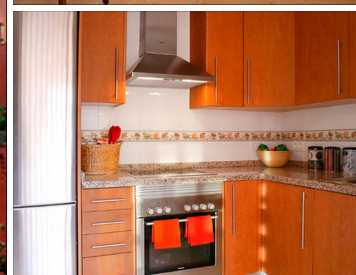

## 2 soverom Leilighet til salgs i San Luis de Sabinillas, Málaga

226.000€

COTO REAL MANILVA BANK REPOS Prices from 177600 to 338000 Euros They are all 2 bed / 2 bath , all come with parking and storage Community around a 100 euros a month, total of 8 pools in the urbanisation High quality finishings and a community very much loved by Belgium people There is a paddle court and you can walk to shops or beach in about 20 minutes All blocks have lifts Any questions, please ask!