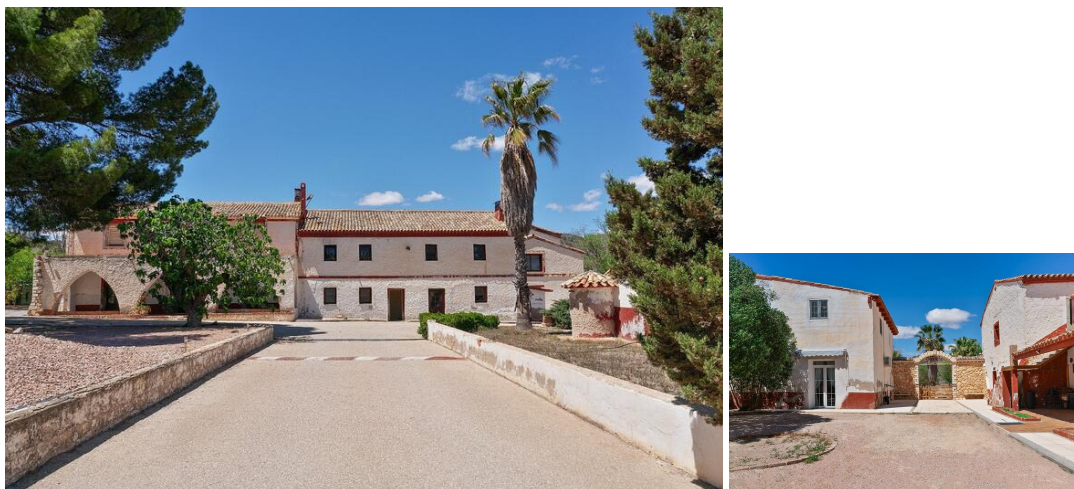

12 soverom Herregård til salgs i Yecla, Murcia

645.000€

Traditional 30 bedroom Farmhouse, Estate

Country estate ~ Yecla Murcia

€699,995

an exclusive countryside estate set in a valley with an eye-catching landscape of vineyards, almond and olive farms, tall mountains and woodlands. The estate is set on a 10.8 hectare (108,000m²) Private plot with equestrian facilities for 10+ horses.

The property dates back to the early 1900's as one of the largest estates in the area the property is steeped in history, in total there are 30 bedrooms providing room for an amazing business in rural tourism or multi family living. The property is divided into four homes and has many entrances and exits that all lead to an internal courtyard.

The remaining 3 properties are a blank canvas for you to re-design into something wonderful. Ideal as a casa rural property would be a great investment for a work from home business to complete as you go.

Driving into the estate you can't help but be inspired by the long driveway and mountainous backdrop as the property grows larger with every meter you move. Spring flowers are blossoming in the fields and the sounds of the birds singing in the morning and due on the grass. A wedding venue comes to mind! the property is beautiful in every way, imagine fields of bright purple lavender surrounding a rose covered pavilion (Picture perfect)