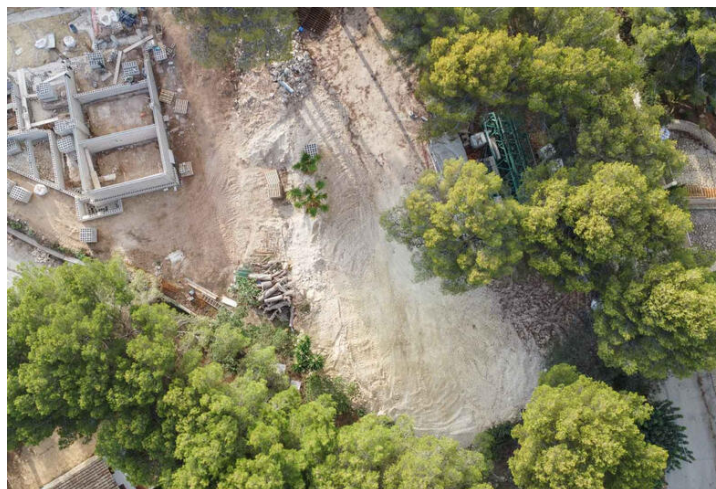

Landa till salu i Moraira, Alicante

590.000€

For sale a magnificent building plot in the exclusive area of Cap Blanc, a unique location between Moraira and Benissa that captures the best of the Costa Blanca. Here, in a peaceful location and surrounded by a lush Mediterranean environment, you will have the opportunity to build your home with partial sea views and surrounded by vibrant nature. This plot stands out for its spaciousness and gentle slope, perfect for designing a comfortable and bright home. The plot opens out towards the sea, offering glimpses of the Mediterranean and letting the sea breeze be part of everyday life. Situated in a fully urbanised area with access to all services, this plot is a jewel that combines tranquillity and accessibility in equal parts. Moraira, just a stone's throw from the plot, is a charming fishing village that has managed to maintain its essence. With its picturesque old town, friendly atmosphere and marina, it is a place where life is enjoyed unhurriedly, surrounded by good restaurants, local markets and unique corners to explore. On the other hand, Benissa offers a landscape of dramatic cliffs and hidden coves that seem frozen in time. Here, every cove has its own magic: Cala Baladrar and Cala Advocat, with their turquoise waters, are perfect for diving, snorkelling or just getting lost in the clear waters. The area offers quick access to dreamy coves such as Cala El Portet, a sheltered corner where the crystal clear waters seem to invite you to swim or relax on the soft sand. There is also the Playa de L'Ampolla, the largest beach in Moraira, with views of the castle and a quiet atmosphere ideal for families. On this plot, you can design your ideal space, surrounded by nature and with the Mediterranean as the perfect backdrop. It will not only be a home, but a daily invitation to enjoy all that the Costa Blanca has to offer.