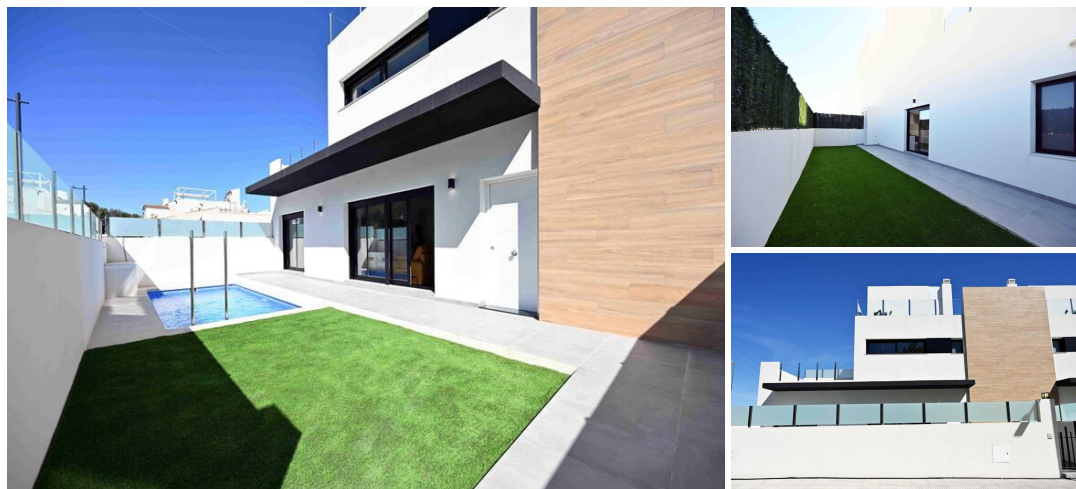

2 soverom Rekkehus til salgs i Orihuela Costa, Alicante

352.000€

NEW BUILD TOWNHOUSES IN ORIHUELA COSTA

New Build townhouses in Las Filipinas, Orihuela Costa.

The complex of 12 townhouses, each with 2 bedrooms, 2 bathrooms, front and back yards and their own roof terrace.

Upstairs you have the roof terrace where you can place an outdoor kitchen, jacuzzi and chill-out area.

The properties come with pre-installed ducted A/C, fitted bathrooms, aerothermic hot water system, intercom, LED lighting package, outdoor kitchen and parking space.

Private swimming pool 5.5 x 2.5 m .

Development located near three popular golf courses (Villamartin, Las Ramblas and Campoamor), just five minutes from the best beaches of Orihuela Costa.

- | | | |
|--|---|--|
| 2 soverom | 2 bad | 97m ² Bygg størrelse |
| 178m ² Tomtestørrelse | <input checked="" type="checkbox"/> Svømmebasseng | <input checked="" type="checkbox"/> Garden |
| <input checked="" type="checkbox"/> Private pool | <input checked="" type="checkbox"/> Gated | <input checked="" type="checkbox"/> Solarium: Yes |
| <input checked="" type="checkbox"/> Number of Parking Spaces: 1 | <input checked="" type="checkbox"/> Air Conditioning: Pre-Installed | <input checked="" type="checkbox"/> Near Schools |
| <input checked="" type="checkbox"/> Near Commercial Center | <input checked="" type="checkbox"/> Location: Coastal, Urbanisation | <input checked="" type="checkbox"/> Double Bedrooms: 2 |
| <input checked="" type="checkbox"/> Useable Build Space: 80 Msq. | <input checked="" type="checkbox"/> Terrace: 73 Msq. | <input checked="" type="checkbox"/> Beach: 5000 Meters |