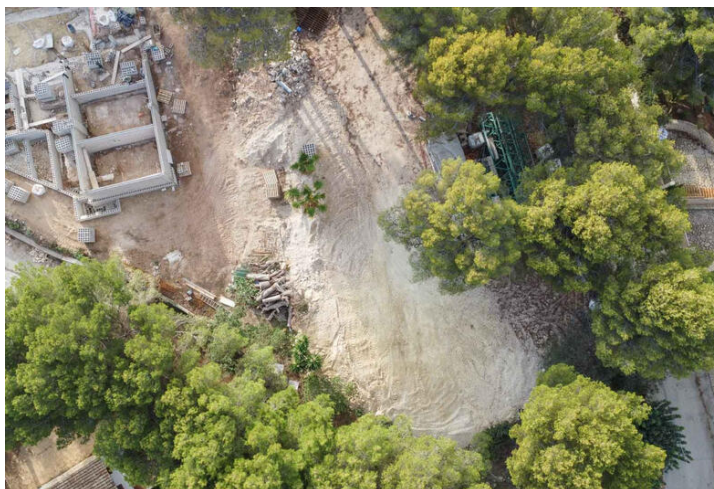

Landa till salu i Moraira, Alicante

590.000€

For sale a magnificent building plot in the exclusive area of Cap Blanc, a unique location between Moraira and Benissa that captures the best of the Costa Blanca. Here, in a peaceful location and surrounded by a lush Mediterranean environment, you will have the opportunity to build your home with partial sea views and surrounded by vibrant nature. This plot stands out for its spaciousness and gentle slope, perfect for designing a comfortable and bright home. The plot opens out towards the sea, offering glimpses of the Mediterranean and letting the sea breeze be part of everyday life. Situated in a fully urbanised area with access to all services, this plot is a jewel that combines tranquillity and accessibility in equal parts. Moraira, just a stone's throw from the plot, is a charming fishing village that has managed to maintain its essence. With its picturesque old town, friendly atmosphere and marina, it is a place where life is enjoyed unhurriedly, surrounded by good restaurants, local markets and unique corners to explore. On the other hand, Benissa offers a landscape of dramatic cliffs and hidden coves that seem frozen in time. Here, every cove has its own magic: Cala Baladrar and Cala Advocat, with their turquoise waters, are perfect for diving, snorkelling or just getting lost in the clear waters. The area offers quick access to dreamy coves such as Cala El Portet, a sheltered corner where the crystal clear waters seem to invite you to swim or relax on the soft sand. There is also the Playa de L'Ampolla, the largest beach in Moraira, with views of the castle and a quiet atmosphere ideal for families. On this plot, you can design your ideal space, surrounded by nature and with the Mediterranean as the perfect backdrop. It will not only be a home, but a daily invitation to enjoy all that the Costa Blanca has to offer.