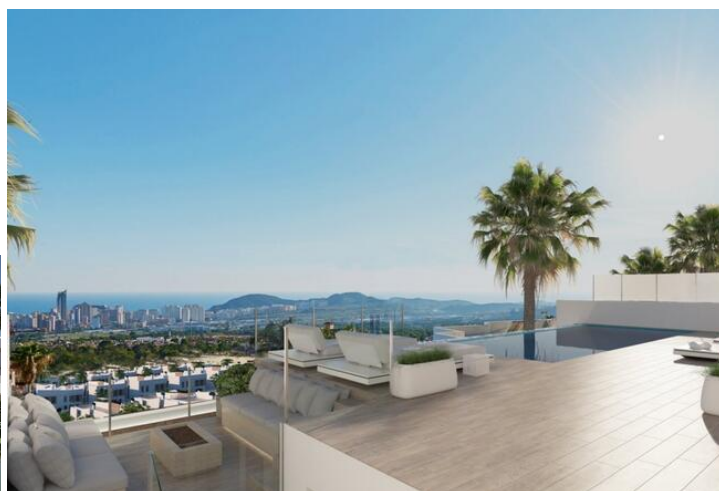

4 soverom Villa til salgs i Finestrat, Alicante

1.400.000€

LUXURY NEW BUILD VILLAS IN FINESTRAT WITH SEA VIEWS

Luxury villas located in New Build residential complex in Finestrat.

This villas consist of two floors, a solarium, basement and an interior garden with a private pool.

Each villa has its own elevator. The solarium offers a wide and unforgettable view of Benidorm and the sea.

These villas are unique for their design and amenities: a large living room, large en-suite bedrooms on the first floor, a solarium to relax and enjoy the sunsets, a contemporary infinity pool and a large terrace for vacations and relaxation.