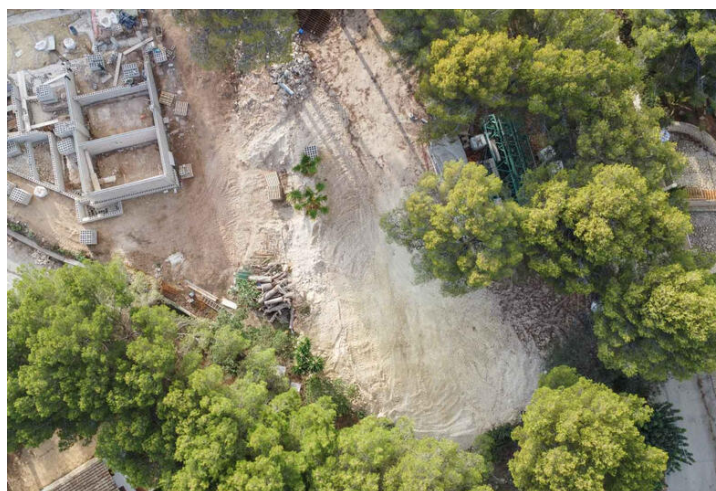

Land til salgs i Moraira, Alicante

590.000€

For sale a magnificent building plot in the exclusive area of Cap Blanc, a unique location between Moraira and Benissa that captures the best of the Costa Blanca. Here, in a peaceful location and surrounded by a lush Mediterranean environment, you will have the opportunity to build your home with partial sea views and surrounded by vibrant nature. This plot stands out for its spaciousness and gentle slope, perfect for designing a comfortable and bright home. The plot opens out towards the sea, offering glimpses of the Mediterranean and letting the sea breeze be part of everyday life. Situated in a fully urbanised area with access to all services, this plot is a jewel that combines tranquillity and accessibility in equal parts. Moraira, just a stone's throw from the plot, is a charming fishing village that has managed to maintain its essence. With its picturesque old town, friendly atmosphere and marina, it is a place where life is enjoyed unhurriedly, surrounded by good restaurants, local markets and unique corners to explore. On the other hand, Benissa offers a landscape of dramatic cliffs and hidden coves that seem frozen in time. Here, every cove has its own magic: Cala Baladrar and Cala Advocat, with their turquoise waters, are perfect for diving, snorkelling or just getting lost in the clear waters. The area offers quick access to dreamy coves such as Cala El Portet, a sheltered corner where the crystal clear waters seem to invite you to swim or relax on the soft sand. There is also the Playa de L'Ampolla, the largest beach in Moraira, with views of the castle and a quiet atmosphere ideal for families. On this plot, you can design your ideal space, surrounded by nature and with the Mediterranean as the perfect backdrop. It will not only be a home, but a daily invitation to enjoy all that the Costa Blanca has to offer.