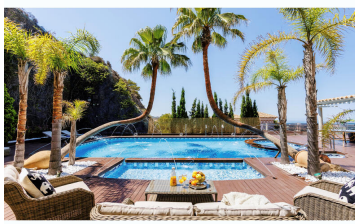

3 soverom Leilighet til salgs i Sevilla, Sevilla

632.000€

Are you looking for a unique home in the heart of Seville? This exclusive apartment with 3 bedrooms and 2 bathrooms in the historic center offers all the comfort and modernity in one of the city's most emblematic areas. Its spacious living-dining room, with an integrated kitchen, creates a bright and functional space, perfect for enjoying time with family or entertaining guests.

Located in the center of Seville, this apartment is surrounded by services, restaurants, and access to transport, as well as a rich cultural and tourist life. With high-quality finishes and a layout designed to make the most of every square meter, it is ideal for those looking for a primary residence or for investors seeking profitability in one of the city's most in-demand areas.