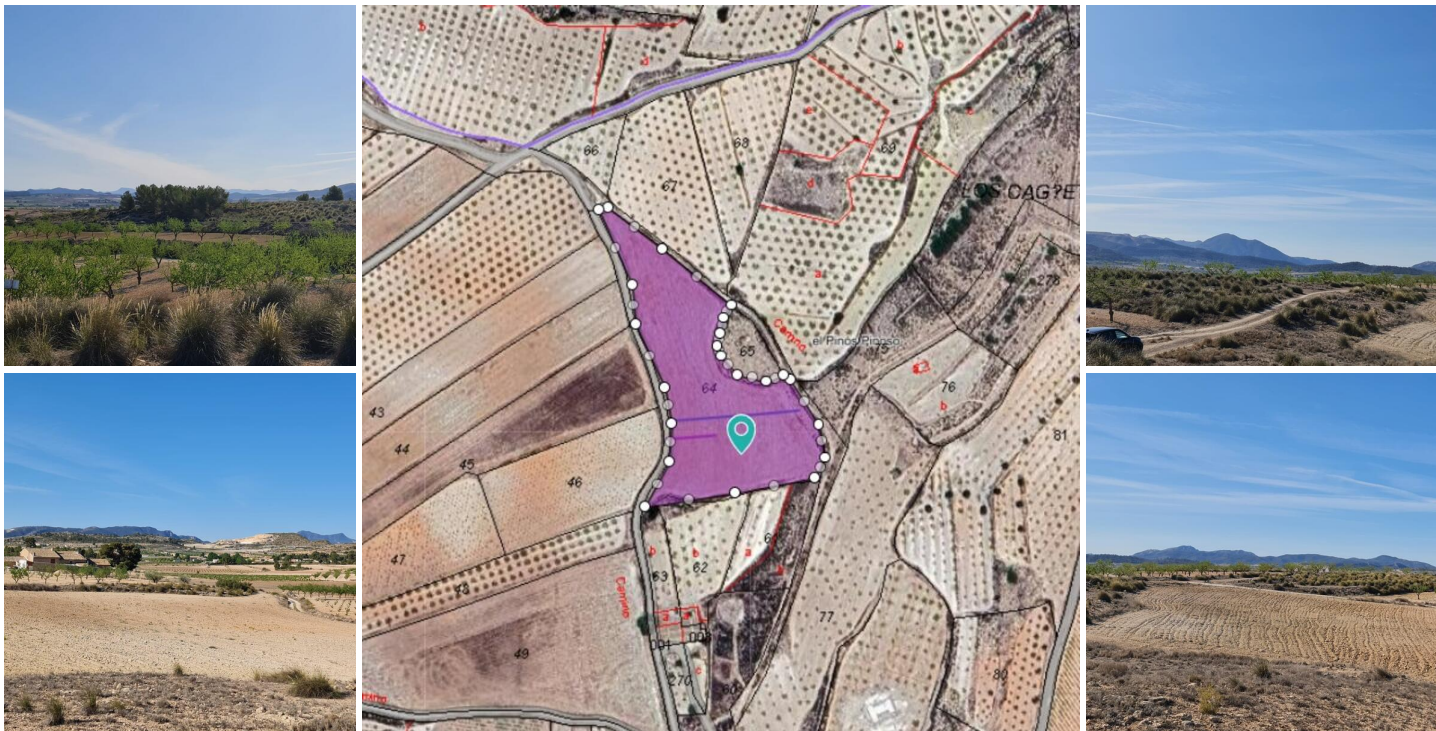

Land til salgs i Pinoso, Alicante

36.995€

Embrace the opportunity to own this plot of land in Caballusa, offering 15,193 square meters of potential. Situated just a few kilometers from town, this property provides the perfect balance of rural tranquility and convenience. With water and electric connections nearby, this plot is primed for development. Whether you're considering building your dream home or exploring investment opportunities, the possibilities are endless. Zoned for construction, this plot allows for building up to 2% on two floors, providing ample space for your vision to take shape. Whether you envision a spacious family residence or a multi-unit development, this property offers the flexibility to accommodate your needs. Escape the hustle and bustle of city life and immerse yourself in the natural beauty of Caballusa. With its picturesque surroundings and convenient location, this plot of land presents an exceptional opportunity for those seeking to build their ideal living or investment space. Don't miss out on this chance to make your mark in Caballusa. Contact us today to learn more about this remarkable property. We have a large portfolio of properties in the Costa Blanca and Costa Calida areas, specialising in country properties, villas, fincas, building plots and design and build options in the Alicante and Murcia regions with a particular emphasis on Elda, Monovar, Pinoso, Sax, Villena, Aspe, Fortuna, Albacete and many more surrounding areas. We have been established since 2004 and have decades of experience between the team which we bring to bear to help you find and secure your new dream home. We help you every step of the way to make sure your purchase in Spain is safe and hassle free. We are not here to sell you a property, we are here to help you realise your dream and find what is right for you. With us you are in the safest hands. Contact us now to have a no obligation chat about how you too can realise your dreams.