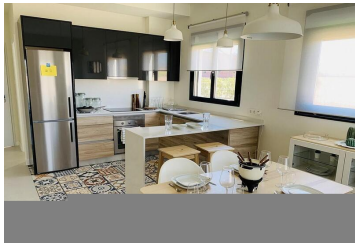

2 soverom Leilighet til salgs i Alhama de Murcia, Murcia

173.900€

NEW APARTMENTS IN CONDADO DE ALHAMA GOLF COURSE

New two-bedroom, two-bathroom apartments with frontline golf views of ALHAMA SIGNATURE GOLF, a fabulous 18-hole golf course designed by Jack Nicklaus.

The apartments have an area between 73.88m² and 75.22m² divided into 2 bedrooms, 2 bathrooms, an open living-kitchen-dining room of 26.80m², and a 17m² terrace.

Included:

- Parking lot
- Complete bathroom
- Pre-installation of air conditioning
- Video intercom