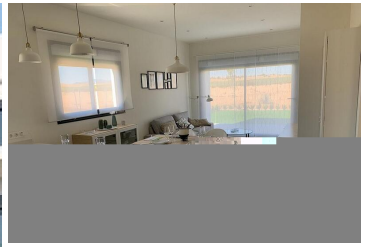

2 soverom Leilighet til salgs i Alhama de Murcia, Murcia

173.900€

NEW APARTMENTS IN CONDADO DE ALHAMA GOLF COURSE

New two-bedroom, two-bathroom apartments with frontline golf views of ALHAMA SIGNATURE GOLF, a fabulous 18-hole golf course designed by Jack Nicklaus.

The apartments have an area between 73.88m² and 75.22m² divided into 2 bedrooms, 2 bathrooms, an open living-kitchen-dining room of 26.80m², and a 17m² terrace.

Included:

- Parking lot
- Complete bathroom
- Pre-installation of air conditioning
- Video intercom