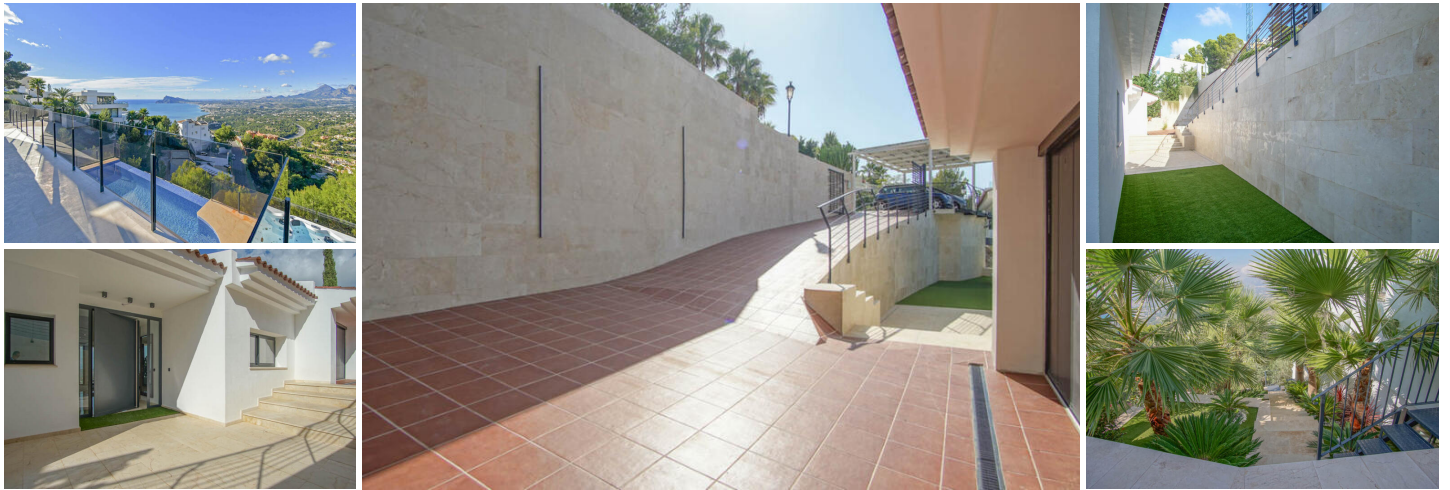

4 soverom Villa til salgs i Altea, Alicante

2.450.000€

Stunning modern new-build villa combining classic architecture with technology and comfort. Located in a well-known urbanisation of the Costa Blanca - Altea Hills with unsurpassed sea views and mountain views to the south. Built on a plot of 848 sq_m, 351 sq_m villa on three levels with 4 in-suite bedrooms.

Through the main entrance, located next to the garage, we access the living room connected to the kitchen and dining room with a fireplace, television and sofa, the dining area with modern style details and a large living room of 77 sq_m. The same living room is extended by panoramic windows opening onto a large terrace of 53 sq_m with open views of Altea and Benidorm, the sea and the mountains.

One floor below, on level -1, there are 3 bedrooms, a gym and a laundry room. Master bedroom of 30 sq_m with a hydromassage bath with sea views and a dressing room. The other bedroom is 22 sq_m, with a built-in wardrobe and a terrace with the same sea view. Third bedroom with en suite bathroom. Fully equipped gym. Fully equipped laundry room of 20 sq_m. Lift to floor -2.

On the pool level, floor -2, there is: a sauna, shower and bathroom, heated pool, relaxation area with Jacuzzi, barbecue, heated wine cellar, lift to floor -1.

Garage and parking for 3 cars. Garden surrounding the entire house on different levels. Terraces with transparent balustrades and lighting to create a magical atmosphere.