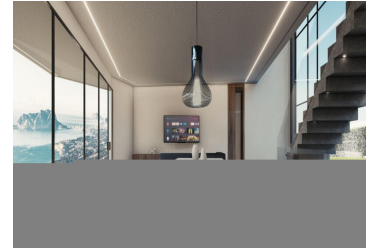

## 4 soverom Villa til salgs i Benissa, Alicante

2.034.900€

This luxurious villa will be built on a plot located on the beautiful coast of Benissa. There are extensive views over the sea, along the cliffs to the Peñon de Ifach in Calpe. The villa is spread over two floors and also has a basement. The ground floor comprises a spacious living-dining room, an open-plan kitchen, a double bedroom with an en suite bathroom and a guest toilet. Both the living room and the bedroom have access to the poolside terrace through large sliding windows. The upper floor consists of three double bedrooms, each with an en suite bathroom. The basement comprises a garage, 2 technical rooms and an additional room for storage, gym, etc. The villa is also equipped with a lift. The villa will be surrounded by a minimalist low-maintenance garden equipped with lighting and automatic irrigation. Impressive views, a stone's throw from several idyllic beaches, surrounded by several luxurious villas and only 10 minutes from both the tourist coastal village of Moraira and the lively seaside town of Calpe, do not hesitate any longer and visit this fantastic location! The adjacent, higher land is also for sale including a project and offers even more panoramic views of the coast. More information on request.