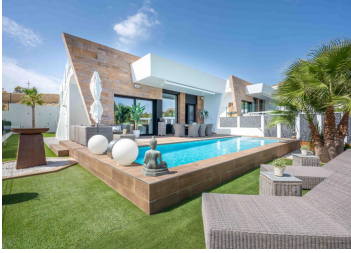

## 4 soverom Villa til salgs i Benissa, Alicante

2.034.900€

This luxurious villa will be built on a plot located on the beautiful coast of Benissa. There are extensive views over the sea, along the cliffs to the Peñon de Ifach in Calpe. The villa is spread over two floors and also has a basement. The ground floor comprises a spacious living-dining room, an open-plan kitchen, a double bedroom with an en suite bathroom and a guest toilet. Both the living room and the bedroom have access to the poolside terrace through large sliding windows. The upper floor consists of three double bedrooms, each with an en suite bathroom. The basement comprises a garage, 2 technical rooms and an additional room for storage, gym, etc. The villa is also equipped with a lift. The villa will be surrounded by a minimalist low-maintenance garden equipped with lighting and automatic irrigation. Impressive views, a stone's throw from several idyllic beaches, surrounded by several luxurious villas and only 10 minutes from both the tourist coastal village of Moraira and the lively seaside town of Calpe, do not hesitate any longer and visit this fantastic location! The adjacent, higher land is also for sale including a project and offers even more panoramic views of the coast. More information on request.