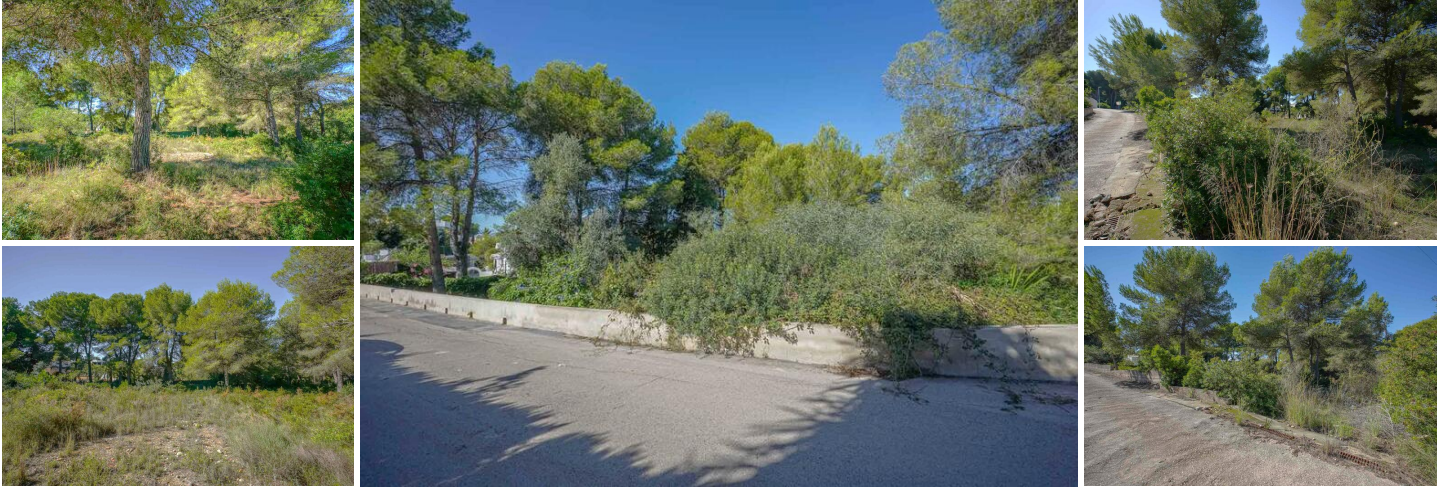

Land til salgs i Javea, Alicante

420.000€

This plot is located on the corner of a very quiet street in Portichol. Cala Blanca beach can be reached on foot in 15 minutes and Javea International School is only 800m away. The plot has an area of 2700 m² and up to 600 m² may be built.

 0 soverom
 newly built

 0 bad

 2.700m² Tomtestørrelse