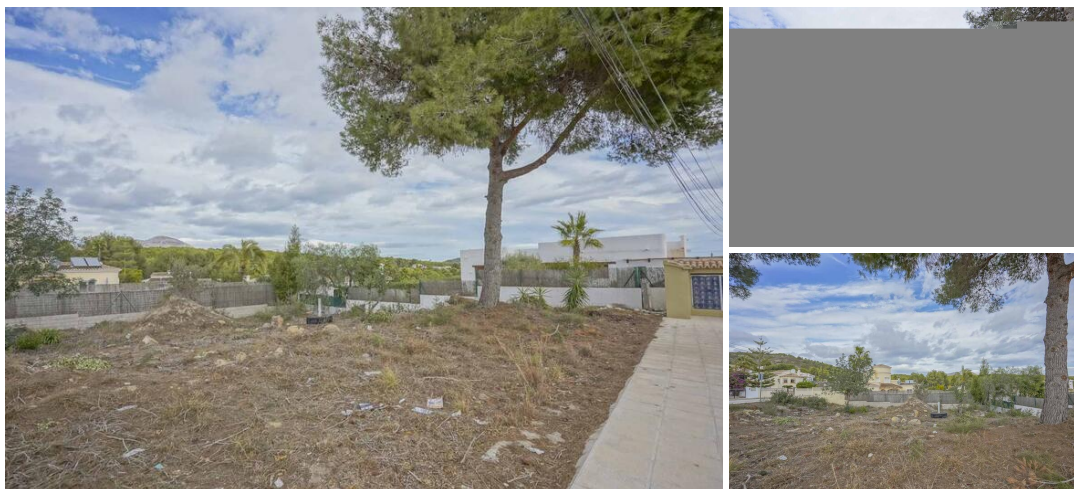

## Land til salgs i Benitachell, Alicante

100.000€

This plot is located in the quiet neighborhood of Les Fonts, in Benitachell. The plot has an area of 810 m<sup>2</sup> and is already urbanized. There are views of the Montgo, Cumbre del Sol and the picturesque village of Benitachell. Both the tourist port village of Moraira and popular beach of Jávea can be reached in 12 minutes. The golf club of Jávea can be reached in 5 minutes and 2 international schools can be reached in just 10 minutes. The village of Benitachell is only 2 km away and can be reached on foot.