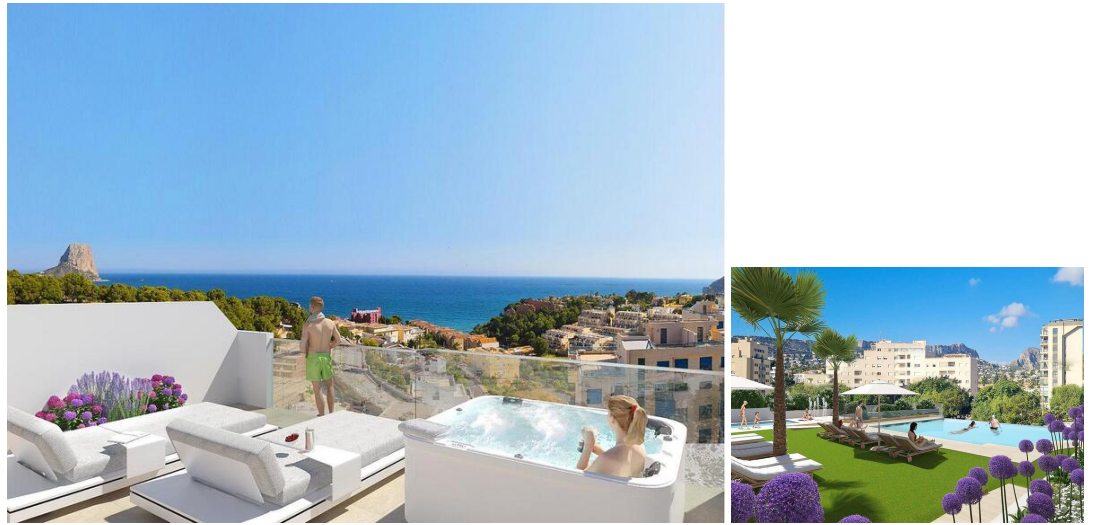

3 спальная комната квартира продается в Calpe, Alicante

749.000€

NEW BUILD APARTMENTS IN CALPE

New Build residential complex of aptments in Calpe.

Modern apartments with 2 and 3 bedrooms, 2 bathrooms, open plan kitchen with living room, fitted wardrobes and terraces.

Some of the properties have sea views.

The common areas have a swimming pool for adults and children, a children's play area.

Each apartment has a parking space and storage room in the basement.

Calpe, one of the towns of La Marina Alta, lies on the northern coast of the province of Alicante, surrounded by the towns of Altea, Benidorm, Teulada-Moraira, Benissa.

Calpe has a wonderful mixture of old Valencian culture and modern tourist facilities. It is a great base from which to explore the local area or enjoy the many local beaches. Calpe alone has three of the most beautiful sandy beaches on the coast.

Calpe also has two Sailing Clubs: Real Club Náutico de Calpe and Club Náutico de Puerto Blanco.

3 спальни	2 ванные комнаты	90m² Размер сборки
☒ Бассейн	☒ Communal Pool	☒ Views: Sea
☒ Near bus route	☒ gated	☒ Number of Parking Spaces: 1
☒ Near Schools	☒ Air Conditioning: Pre-Installed	☒ Double Bedrooms: 3
☒ Near Commercial Center	☒ Location: Coastal, Urbanisation	☒ Solarium: Yes
☒ Near Childrens Parks	☒ Elevator/Lift	☒ Useable Build Space: 80 Msq.
☒ Beach: 600 Meters	☒ Terrace: 167 Msq.	☒ B