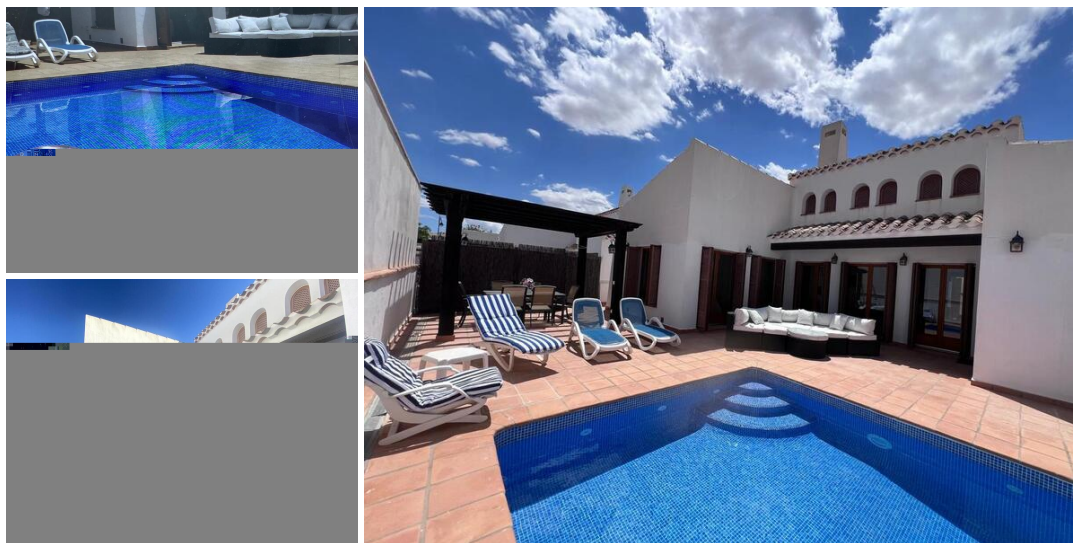

3 soverom Villa til salgs i El Valle Golf, Murcia

315.000€

We are delighted to offer this beautiful Villa Alcor for sale on El Valle Golf Resort .

Entering the Villa, you will enjoy an amazing living area with beautiful high beamed vaulted ceilings and a fireplace. The living room leads onto the pool area, which is fantastic , with various areas for dinners al fresco, bbq, sunbathing, and it is quite private.

This property has three bedrooms two of which are double bedrooms with built-in wardrobes. The master suite also has a triple built-in wardrobes and its own bathroom which includes a spa bath and his and her sinks. From the master bedroom, You will have the luxury of waking up to the views of the relaxing pool and outdoor area as the room has a number of double doors which open right onto the patio, which is perfect for those cool summer night breezes.

On site El Valle has a beautiful clubhouse with the best views out to the Mar Menor, the Sandalo restaurant offers a range of cuisines for every taste. Children's soft play area, Tennis courts, Padel courts on site gym and massage service. El Valle is one of the best Jack Nicklaus designed golf courses in Europe with superb practice facilities. This place is a dream to behold!!