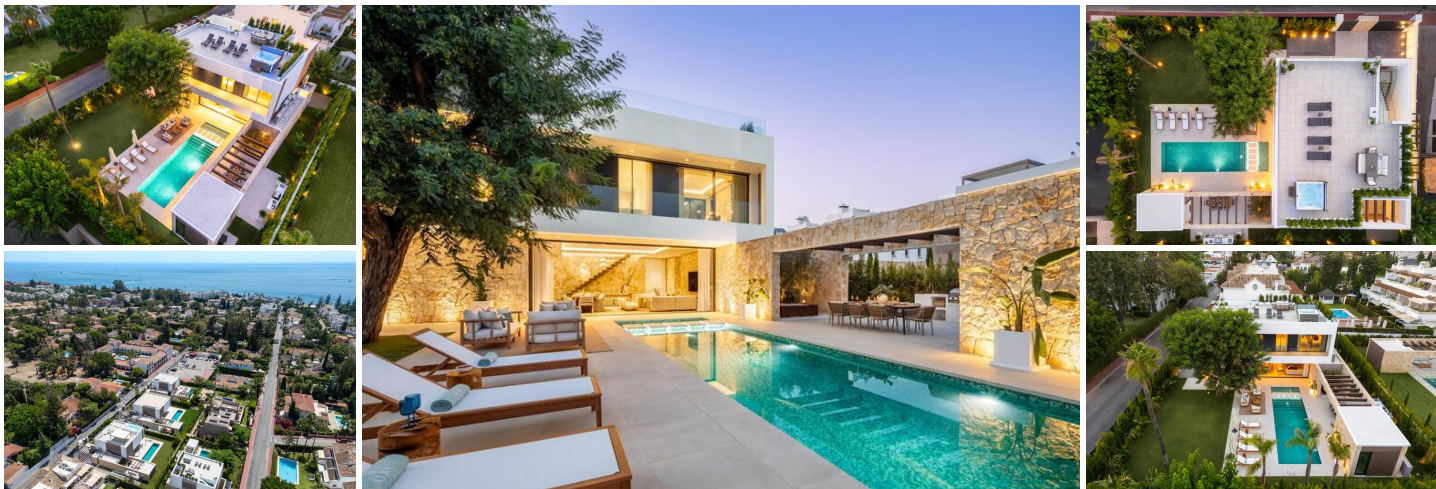

## 5 soverom Villa til salgs i Marbella, Málaga

4.400.000€

Welcome to Villa Alba, a stunning example of modern luxury nestled in the prestigious Cortijo Blanco area. This exceptional villa, designed by the acclaimed AMES Arquitectos, epitomizes architectural sophistication and offers an unparalleled lifestyle in one of the most desirable locations on the Costa del Sol.

Villa Alba spans across a spacious and meticulously crafted layout, featuring five expansive bedrooms and seven luxurious bathrooms. Each room is thoughtfully designed to provide comfort and style, with high-end finishes that reflect the villa's contemporary elegance. The open-plan living areas are bathed in natural light, creating a warm and inviting atmosphere that seamlessly blends indoor and outdoor living.

Step outside to discover the villa's private oasis—an expansive outdoor living space that includes a beautifully heated pool, perfect for year-round relaxation and entertainment. The rooftop terrace is a true highlight, offering a jacuzzi with panoramic views of the surrounding area, making it an ideal spot to unwind and enjoy the Mediterranean sunsets.

Situated in the coveted Cortijo Blanco neighborhood, Villa Alba is just a short stroll away from the pristine beaches of Marbella. The area is known for its tranquil residential ambiance, while still being close to the vibrant life of Puerto Banús and San Pedro de Alcántara. Here, you'll find a delightful mix of chic boutiques, gourmet restaurants, and lively cafes, as well as top-tier schools, making it an ideal location for families.