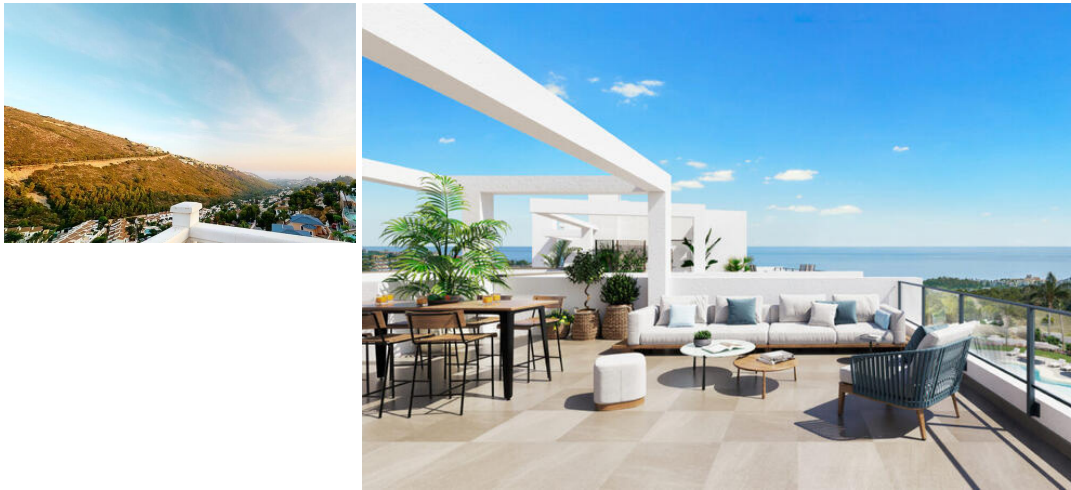

## 2 soverom Leilighet til salgs i Estepona, Málaga

356.000€

Exclusive residential in Estepona Golf consisting of 2 and 3 bedrooms with options of duplex penthouses and first floor apartments with garden. In addition, the complex has parking spaces and parking for buggies in the basement for golf lovers.

This development is designed and intended to offer maximum convenience and comfort, therefore, among the magnificent common areas you will find activities that will make your day to day more enjoyable as the pool, coworking area, gym or chill out terrace.