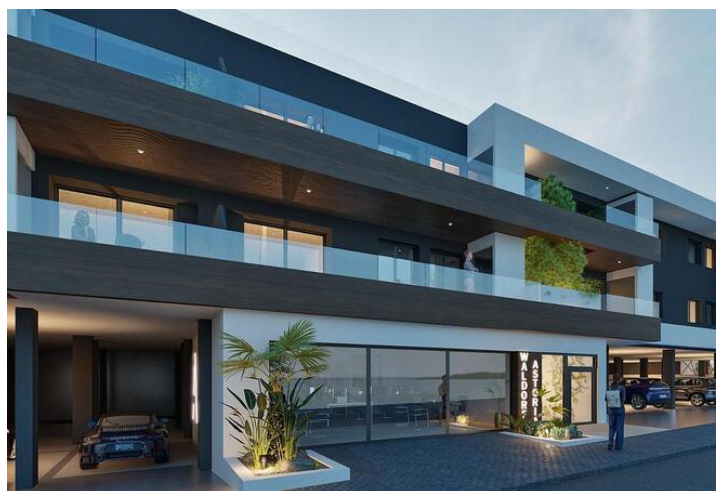

2 soverom Leilighet til salgs i Benijófar, Alicante

398.000€

NEW BUILD RESIDENTIAL IN BENIJOFAR

New Build residential with communal rooftop pool located in the centre of the charming village of Benijofar.

You can choose modern apartments with terraces or penthouses with solarium.

New Build modern properties with an open plan kitchen and living room, 2 and 3 bedrooms, 2 bathrooms, terraces.

An options underground parking space at an extra cost.

Benijofar it is a lovely village with a charming church and an attractive square/plaza located inland on the Southern Costa Blanca, close to the tourist resorts of Guardamar del Segura and Torrevieja.

Benijofar is also a popular place to stay for the summer holidays as it is close enough to the coastal resorts yet quiet enough to be able to get away from it all.

There are several golf courses close by as well as water parks in nearby Rojales and Torrevieja.