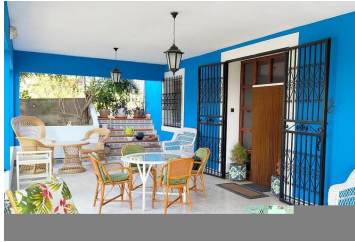

3 soverom Villa til salgs i Finestrat, Alicante

490.000€

NEW BUILD VILLAS IN FINESTRAT

Small new-build residential complex with beautiful villas in Balcón de Finestrat.

Villas with 3 bedrooms and 2 bathrooms built on 1 or 2 floors, open kitchen with dining/living room area and with large windows to enjoy both the interior and the large gardens and private pools.

It has a parking space on the plot.

Its extraordinary views of the Mediterranean Sea will catch you to delight you with unique and unforgettable moments.

Residential located in the Balcón de Finestrat, next to two golf courses, theme parks, a large shopping centre and a few minutes from the beaches of Benidorm.