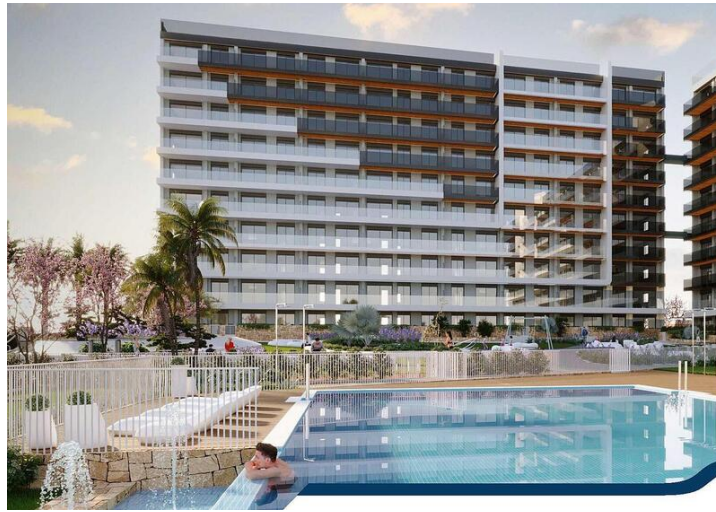

### NEW BUILD RESIDENTIAL COMPLEX IN PUNTA PRIMA

New Build residential complex of 220 apartments in Punta Prima, Torrevieja.

Apartments with 2 and 3 bedrooms and 2 bathrooms, open plan kitchen with living room, fitted wardrobes, all of them with large terraces.

Ground floor apartments with garden and penthouses with solarium.

All homes are delivered with an underground parking space.

The residential has garden areas with swimming pools and paddle tennis court. Children can enjoy their own children's pool, as well as a children's play area.